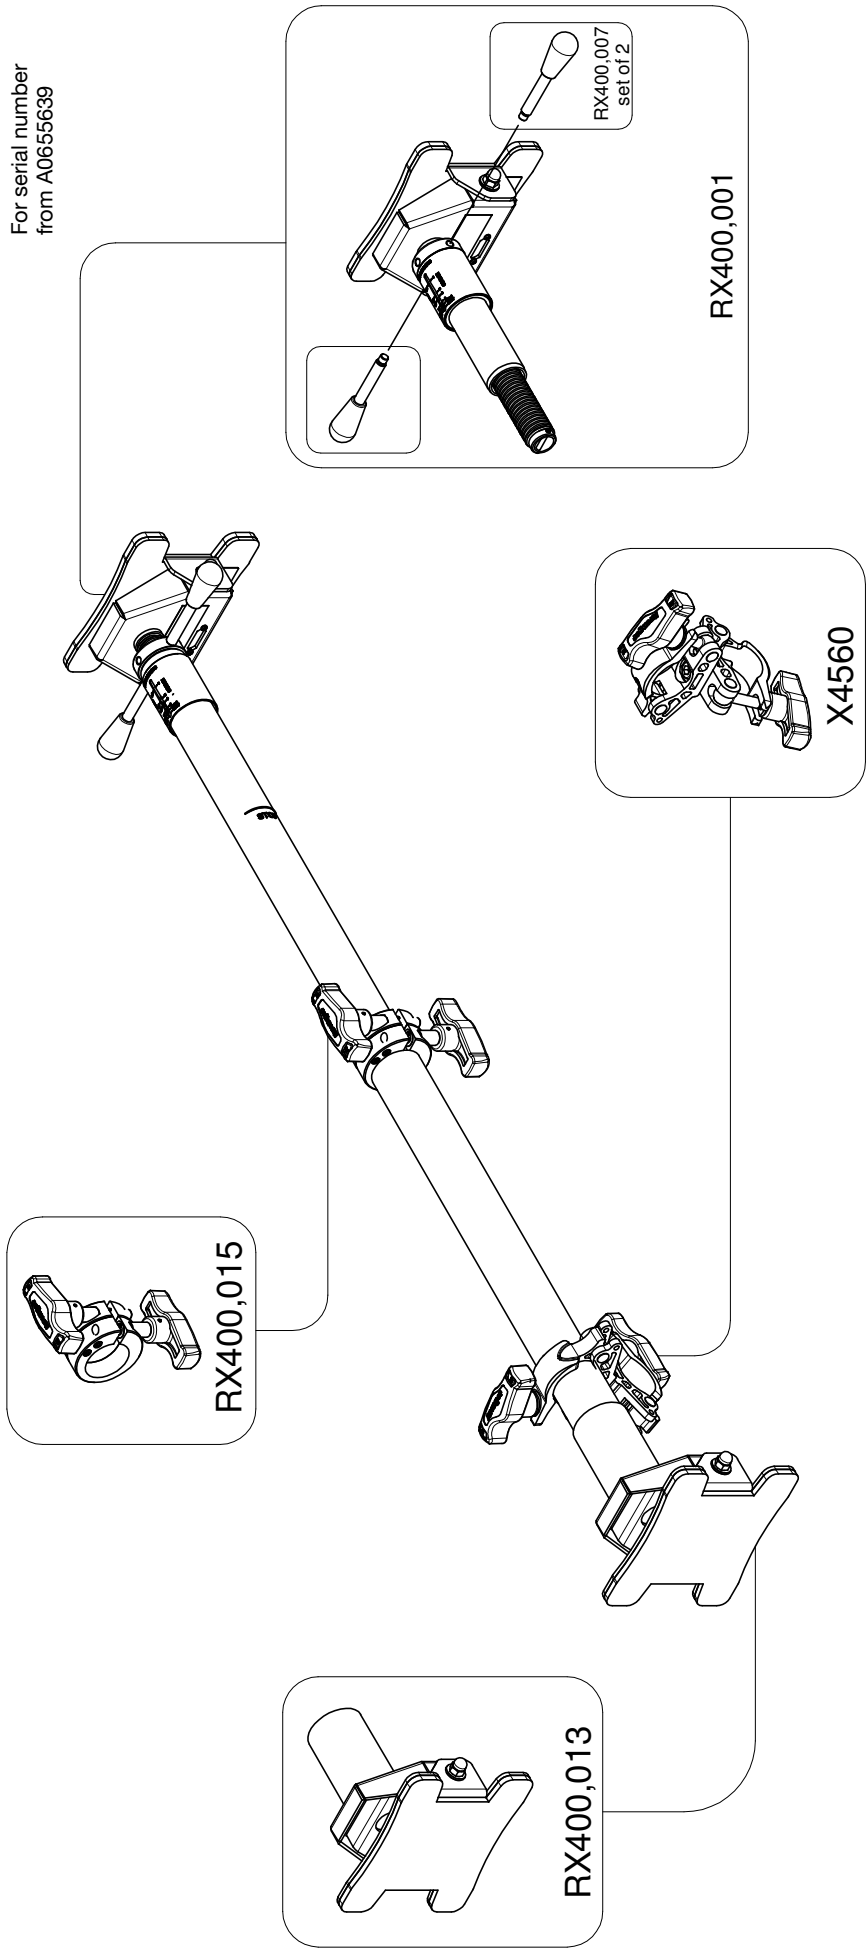

AVENGER

part of Manfrotto
PROFESSIONAL CINE EQUIPMENT

ART. X406
For serial number
from A0655639

STOP	
RX400,026BL	
For extension: 3,25-6m (10,7-19,7 ft)	