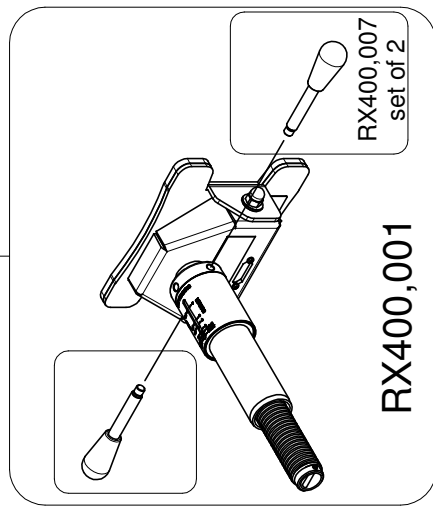

ART. X404
For serial number
from A0655639

For extension:
2.2 - 4m (7.21-13.12 ft)

CROSSPOLE

RX400,029BL

 A vertical panel containing technical information. At the top, it specifies the extension range as 2.2 - 4m (7.21-13.12 ft). Below this is a horizontal line with a small vertical tick mark labeled 'STOP'. Further down is the 'CROSSPOLE' logo, which includes a stylized 'X' and the word 'CROSSPOLE'. At the bottom of the panel is the model number 'RX400,029BL'.