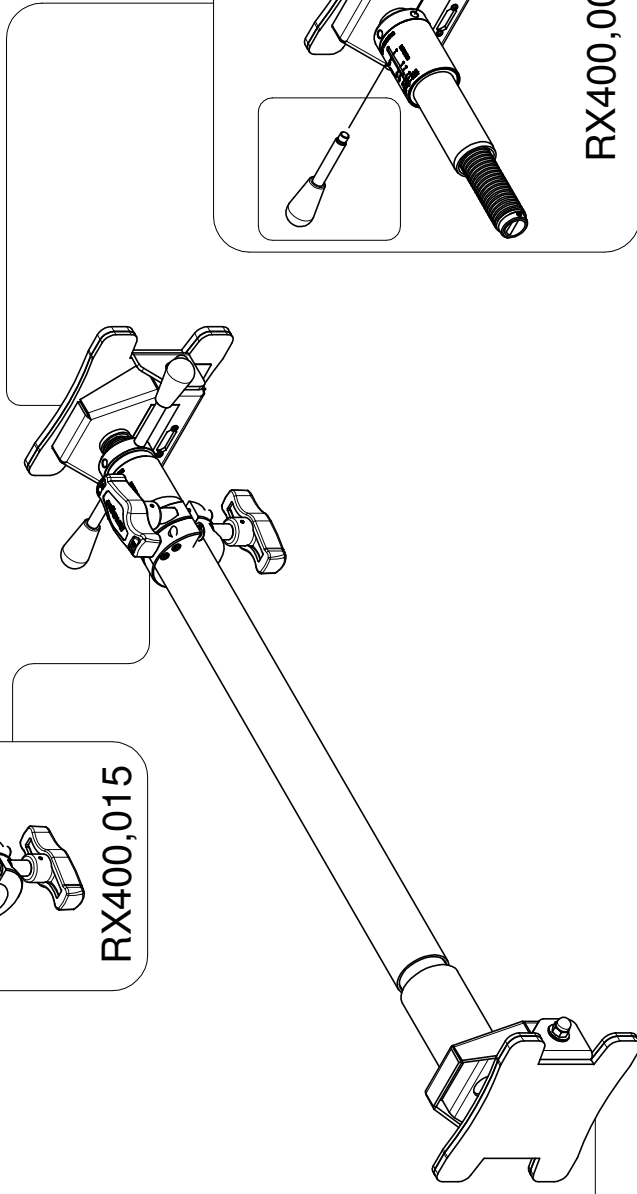

ART. X404
For serial number
from A0655639

For extension:
2.2 - 4m (7.21-13.12 ft)

CROSSPOLE

RX400,029BL

 A vertical panel containing technical information. At the top, it specifies the extension range as 2.2 - 4m (7.21-13.12 ft). Below this is a horizontal line with a small vertical tick mark labeled 'STOP'. Further down is the 'CROSSPOLE' logo, which includes a stylized 'X' and the word 'CROSSPOLE'. At the bottom of the panel is the model number 'RX400,029BL'.