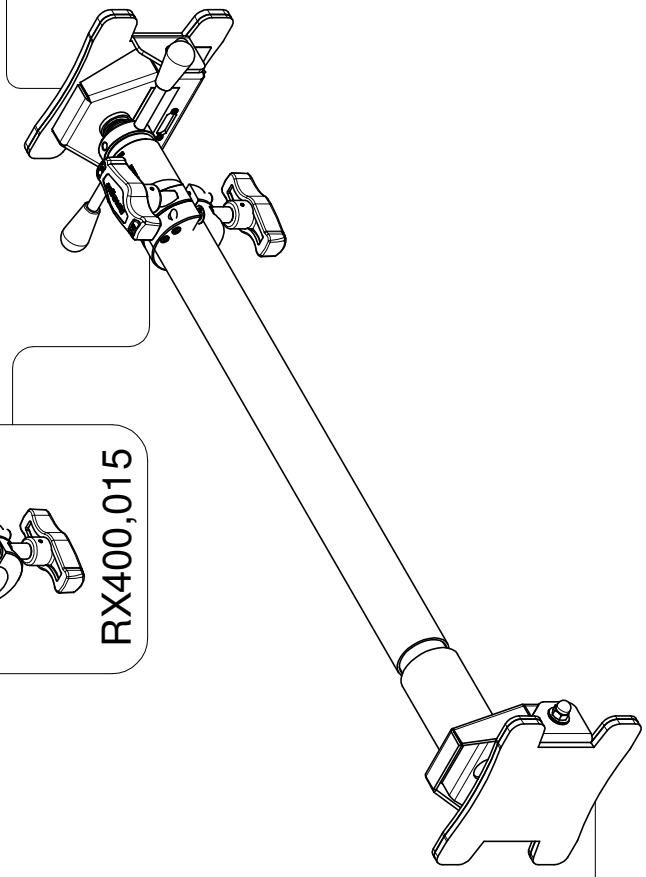

**ART. X402**  
For serial number  
from A0655639

For extension:  
1.3 - 2.2m (4.26-7.21 ft)

CROSSPOLE

RX400,028BL