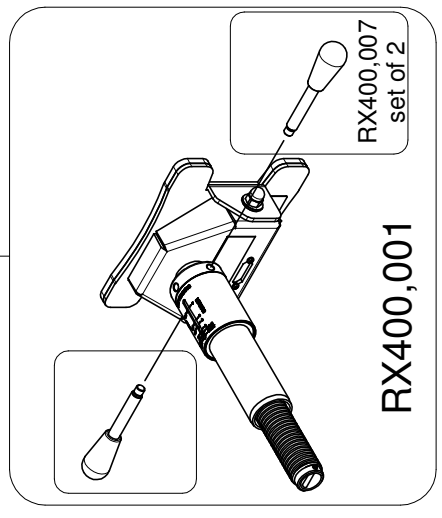

**ART. X402**  
For serial number  
from A0655639

For extension:  
1.3 - 2.2m (4.26-7.21 ft)

CROSSPOLE

RX400,028BL