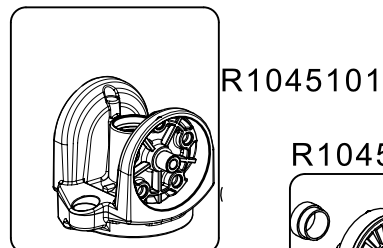

Manfrotto
Imagine More

ART.
RE104558

From serial number
00000000

BOX set of 6
R1110594,01 for MVMXPROA42W
R1110594,02 for MVMXPROA42WUS