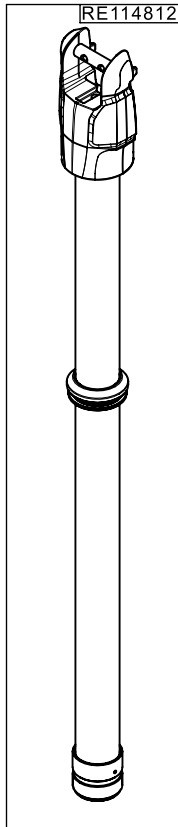

Manfrotto
Imagine More

ART. MVTSNGFC
MVTSNGFCUS

RE114812

R114858

R114814

RE114815
includes D114814

R114823
set of 3 pair
(kit for 1 tripod)

[FAST HANDLE]
R114865
set of 3

FAST TUBE
WITHOUT LABEL
RE114801
-
FAST TUBE
WITH LABEL
RE114801L

R114817

RE114818
includes D114817

R114822
set of 3 pair
(kit for 1 tripod)

R3,7648

Needed for any
maintenance
activity on the leg

FOR ANY MAINTENANCE ON THE LEG
IS HIGHLY RECOMMENDED TO REFER TO A
MANFROTTO SERVICE CENTER