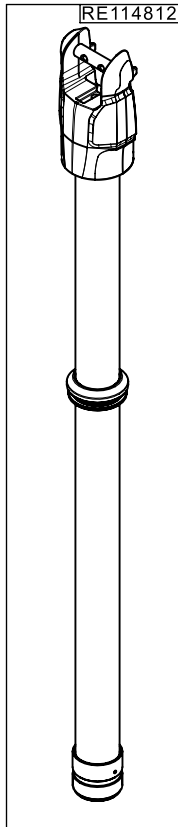

**Manfrotto**  
**Imagine More**

ART. MVTSNGFC  
MVTSNGFCUS

R114858

R114814

RE114815  
includes D114814

R114823  
set of 3 pair  
(kit for 1 tripod)

[FAST HANDLE]  
R114865  
set of 3

FAST TUBE  
WITHOUT LABEL  
RE114801  
-  
FAST TUBE  
WITH LABEL  
RE114801L

R114817

RE114818  
includes D114817

R114822  
set of 3 pair  
(kit for 1 tripod)

R3,7648

Needed for any  
maintenance  
activity on the leg

FOR ANY MAINTENANCE ON THE LEG  
IS HIGHLY RECOMMENDED TO REFER TO A  
MANFROTTO SERVICE CENTER