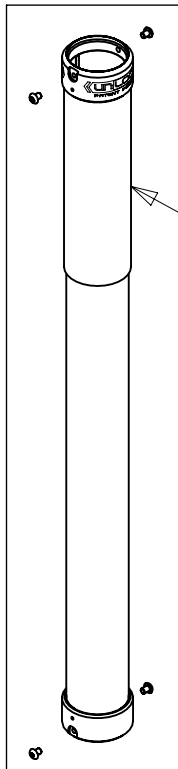

**Manfrotto**  
**Imagine More**

ART. MVTSNGFC  
MVTSNGFCUS

R114858

R114814

RE114815  
includes D114814

R114823  
set of 3 pair  
(kit for 1 tripod)

[FAST HANDLE]  
R114865  
set of 3

FAST TUBE  
WITHOUT LABEL  
RE114801  
-  
FAST TUBE  
WITH LABEL  
RE114801L

R114817

RE114818  
includes D114817

R114822  
set of 3 pair  
(kit for 1 tripod)

R3,7648

Needed for any  
maintenance  
activity on the leg

FOR ANY MAINTENANCE ON THE LEG  
IS HIGHLY RECOMMENDED TO REFER TO A  
MANFROTTO SERVICE CENTER