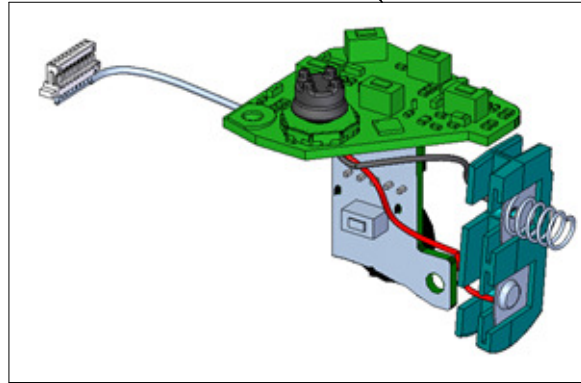

Manfrotto
Imagine More

Service Spare Part

ART. MVR911EJCN

For serial number
from 00000001

R1010,305

R1010,336

BOX
RI,1008,189
Set of 6