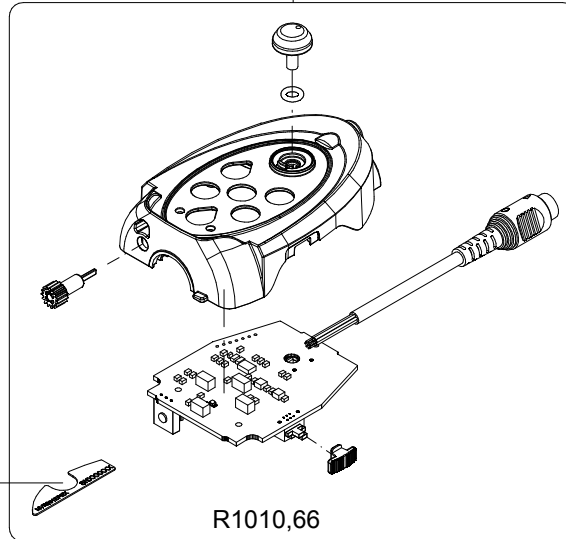

Manfrotto
Imagine More

ART. MVR901EPEX

For serial number
from XXXXXXXX

NB. Spare part R1010,66
is calibrated and tested

NB. Put serial number
in proper seat