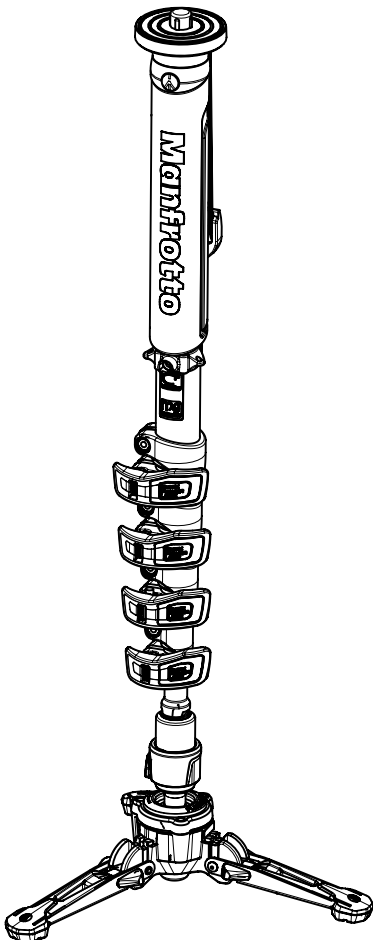

R002,36

Manfrotto
Imagine More

ART. MVMXPROC5
MVMXPROC5US

For serial number
from XXXXXXXX

Tool (TORX T25) included in:

- Spare part R103984
- Spare part R103985
- Spare part R103986
- Spare part R103987

TO BE MOUNTED
ON TUBE

R190,619

R440,60

TO BE MOUNTED
ON CLAMPING COLLARS

R108847L3
for MVMXPROC5
R108847L4
for MVMXPROC5US

R558,01

R190,427

R103984

R103933

R103985

R103934

R103986

R103935

R103936

R103987

R3,2336
set of 3

R110502

R3,2336
set of 3

R110509
set of 5

R110501

R055,520
set of 3

BOX set of 6
R110597,01 for MVMXPROC5
R110597,02 for MVMXPROC5US