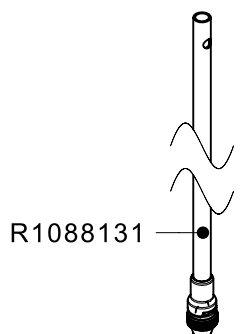

BOX set of 6
R110597,01 for MVMXPROC5
R110597,02 for MVMXPROC5US