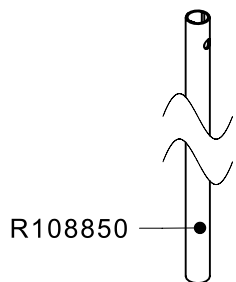

BOX set of 6
R110597,01 for MVMXPROC5
R110597,02 for MVMXPROC5US