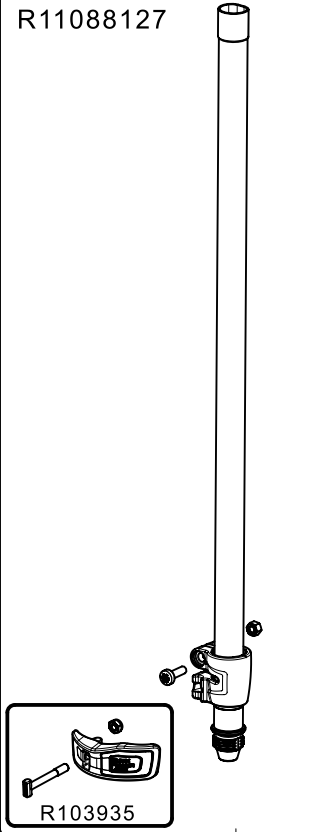

Manfrotto
Imagine More

ART. MVMXPROA4

For serial number
from A5237194

ART. MVMXPROA4US

For serial number
from A5216359

Tool (TORX T25) included in:

- Spare part R103926
- Spare part R103927
- Spare part R11088127

R002,36

R558,01

R190,427

R108802L3
for MVMXPROA4
R108802L4
for MVMXPROA4US

R103926

R103933

R1088121B

R11088127

R103935

R055,520
set of 3

R103927

R103934

R3,2336
set of 3

R110502

R1088124B

R3,2336
set of 3