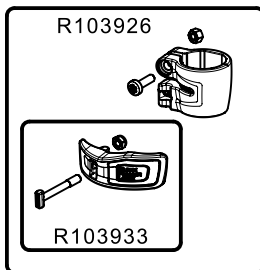

R103926

R103933

R1088121B