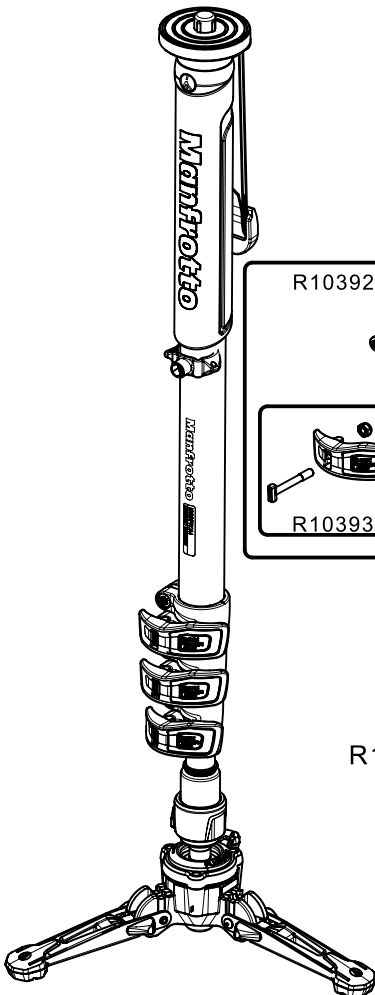

BOX set of 6

RI110590,01 for MVMXPROA4
RI110590,02 for MVMXPROA4US