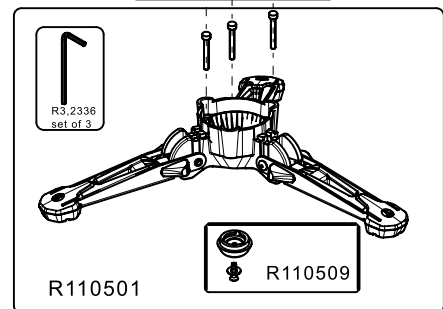

Manfrotto
Imagine More

ART. MVMXPROA4

For serial number
from A5237194

ART. MVMXPROA4US

For serial number
from A5216359

Tool (TORX T25) included in:

- Spare part R103926
- Spare part R103927
- Spare part R11088127

R103935

R055,520
set of 3

R103927

R103934

R3,2336
set of 3

R110502

R1088124B

R3,2336
set of 3