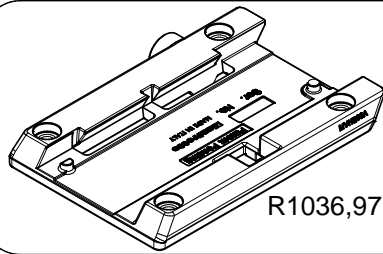

**Manfrotto**  
**Imagine More**

**ART. MVH500AH**  
For serial number from F0244051

art. 500PLONG

R3,7640  
set of 40

R1036,97

R3,4939,2

R1036,19  
set of 5

R1036,07

R1036,17  
set of 10

R1036,99  
set of 10

R1036,11  
set of 10

R1036,10  
set of 5

R1036,03

R1036,48  
set of 5

R503,89

R1036,04