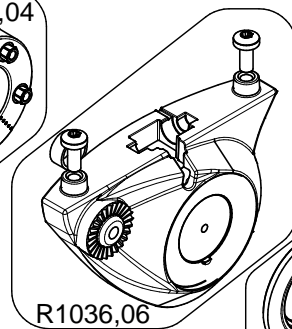

**Manfrotto**  
**Imagine More**

**ART. MVH500AH**  
For serial number from F0244051

art. 500PLONG

R3,7640  
set of 40

R1036,97

R3,4939,2

R1036,19  
set of 5

R1036,07

R1036,17  
set of 10

R1036,99  
set of 10

R1036,11  
set of 10

R1036,10  
set of 5

R1036,03

R1036,48  
set of 5

R503,89

R1036,04

R1036,06

R1036,51  
set of 10

R1036,18  
set of 10

R701,213

R3,2324  
set of 10

R1036,50  
set of 5

R1036,04

R701,15  
set of 10