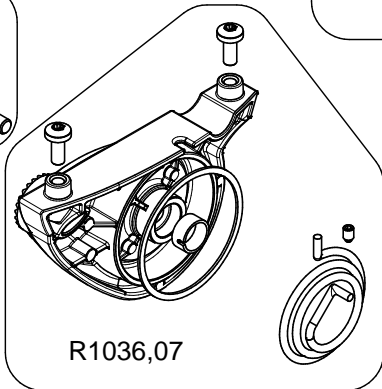

**Manfrotto**  
**Imagine More**

**ART. MVH500AH**  
For serial number from F0244051

art. 500PLONG

R3,7640  
set of 40

R1036,97

R3,4939,2

R1036,19  
set of 5

R1036,07

R1036,17  
set of 10

R1036,99  
set of 10

R1036,11  
set of 10

R1036,10  
set of 5

R1036,03

R1036,48  
set of 5

R503,89

R1036,04

R1036,06

R1036,51  
set of 10

R1036,18  
set of 10

R701,213

R3,2324  
set of 10

R1036,50  
set of 5

R1036,04

R701,15  
set of 10