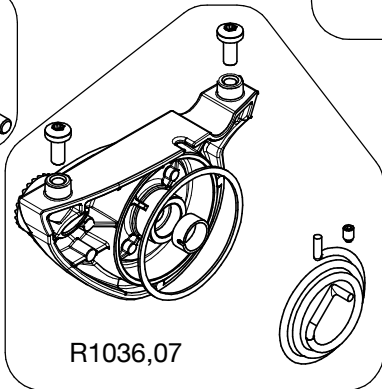

Manfrotto
Imagine More

ART. MVH500A
For serial number from F0244051

art. 500PLONG

R3,7640
set of 40

R3,4939,2

R1036,19
set of 5

R1036,98

R1036,17
set of 10

R1036,99
set of 10

R1036,11
set of 10

R1036,07

R1036,10
set of 5

R1036,03

R1036,48
set of 5

R503,89

R1036,04

R1036,06

R1036,18
set of 10

R701,213

R3,2324
set of 10

R1036,51
set of 10

R1036,50
set of 5

R701,15
set of 10

R1036,04