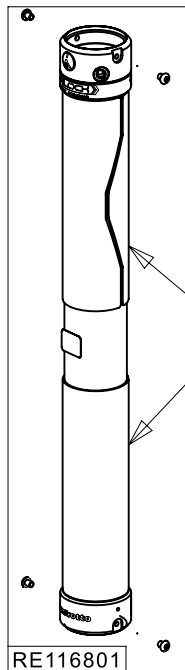

**Manfrotto**  
**Imagine More**

ART. MVGBF-CF

[FAST HANDLE]  
R114865  
set of 3

\*rubber cup\*

Needed for any  
maintenance  
activity on the GimBoom

FOR ANY MAINTENANCE ON THE GIMBOOM  
IS HIGHLY RECOMMENDED TO REFER TO A  
MANFROTTO SERVICE CENTER