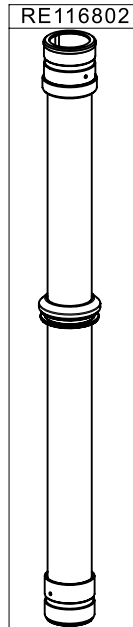

**Manfrotto**  
**Imagine More**

ART. MVGBF-CF

[FAST HANDLE]  
R114865  
set of 3

\*rubber cup\*

Needed for any  
maintenance  
activity on the GimBoom

FOR ANY MAINTENANCE ON THE GIMBOOM  
IS HIGHLY RECOMMENDED TO REFER TO A  
MANFROTTO SERVICE CENTER