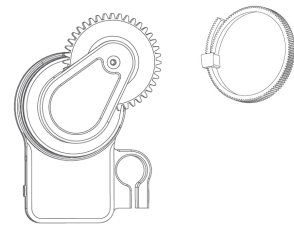

Manfrotto
Imagine More

ART. MVG460
ART. MVG460FFR

R1168227
USB 3.0 to Micro 3.0(A02) 460

R1168228
USB 2.0 to Micro 5P(A01) 460

R1168229
USB 2.0 to Micro 5P(B01) 460

R1168230
USB 2.0 to Type C 16P(C01) 460

R1168214
Lumix shutter cable
L=100MM/350MM

R1168218

R1168220

R1168234

R1168223 (set of 3)

R1168222 (set of 3)

R1168238

hexagon wrench 4 mm

follow focus cable