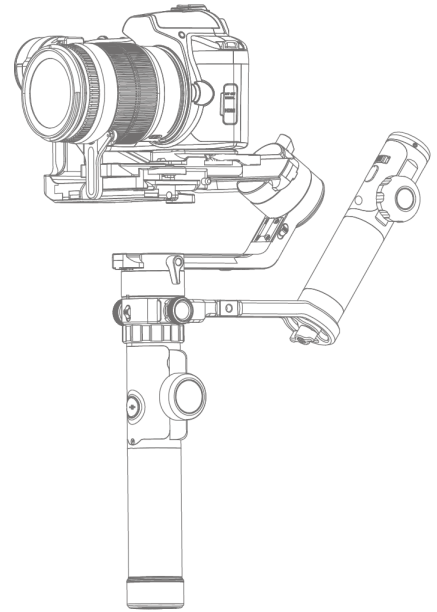

R1168218

R1168220

R1168234

R1168223 (set of 3)

R1168222 (set of 3)

R1168238

hexagon wrench 4 mm

follow focus cable