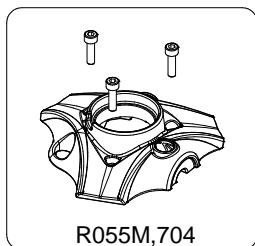

Manfrotto
Imagine More

ART. MTCFVR
ART. MTCFVRUS