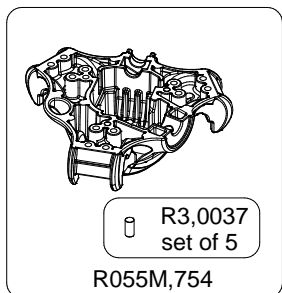

Manfrotto
Imagine More

ART. MTCFVR
ART. MTCFVRUS

R055M,704

R055,708

R055,707

R055,737

R3,0037
set of 5

R055M,754

R535,04

R055,738

R055,744

R535,02

R190,621

TO BE MOUNTED
ON TUBES

R536,08

TO BE MOUNTED
ON TUBES

R055,751

R055,755

Tool (TORX T25) included in :
- Spare part R536M,06
- Spare part R535M,24