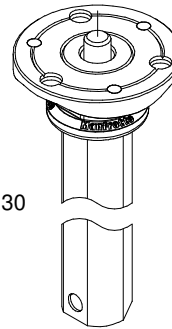

## ART. MT294A3

For serial number  
from A2620411

R170,31  
set of n°2 pcs

R170,26

R190,427

R170,21

R170,22

R170,25

R170,34

R190,320

R170,24  
set of n°3 pcs

Tool (TORX T25) included in :

- Spare part R170,21
- Spare part R150,12