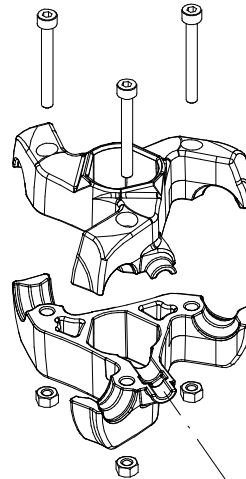

## ART. MT294A3

For serial number  
from A2620411

R170,31  
set of n°2 pcs

R170,26

R190,427

R170,21

R170,22

R170,25

R170,27

R150,12

R150,15

R170,33

R002,36

R150,20

R150,19

R170,30

R170,34

R190,320

R170,24  
set of n°3 pcs

Tool (TORX T25) included in :

- Spare part R170,21
- Spare part R150,12