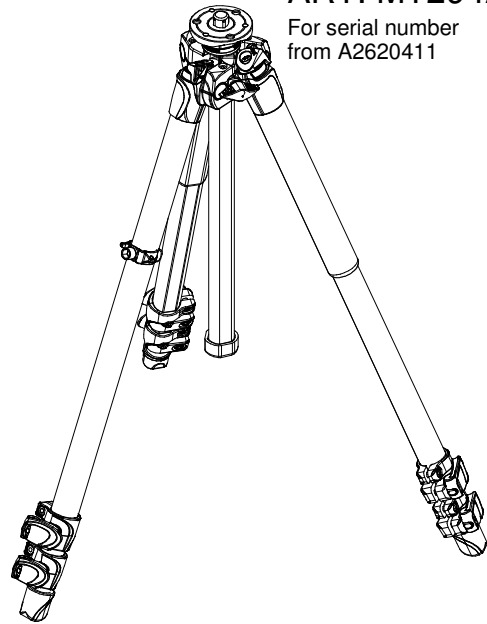

# Manfrotto

PROFESSIONAL CAMERA SUPPORTS

## ART. MT294A3

For serial number  
from A2620411

R170,31  
set of n°2 pcs

R170,26

R190,427

R170,21

R170,22

R170,25

R170,34

R190,320

R170,24  
set of n°3 pcs

Tool (TORX T25) included in :

- Spare part R170,21
- Spare part R150,12