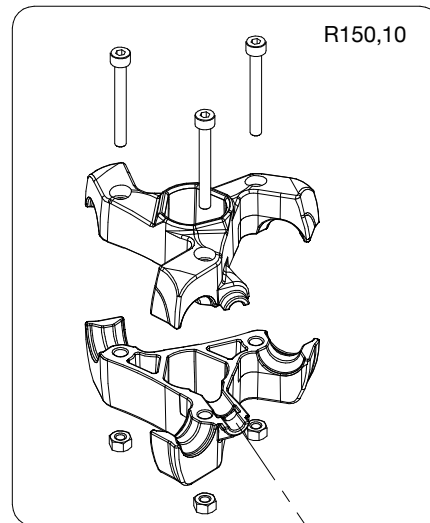

Manfrotto
Imagine More

ART. MT293A4

For serial number
from A2695143

R150,37

R150,28

R150,29

R150,30

R150,31

R150,18
set of n°3 pcs

R002,36

R150,23

R732,49

R150,19

Tool (TORX T25) included in :

- Spare part R150,12
- Spare part R150,13
- Spare part R150,14