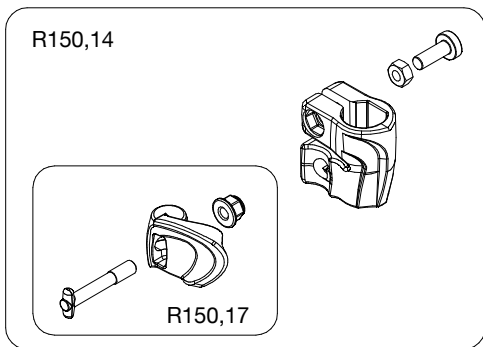

Manfrotto
Imagine More

ART. MT293A4

For serial number
from A2695143

R150,37

R150,28

R150,29

R150,30

R150,31

R150,18
set of n°3 pcs

R002,36

R150,23

R732,49

R150,19

Tool (TORX T25) included in :

- Spare part R150,12
- Spare part R150,13
- Spare part R150,14