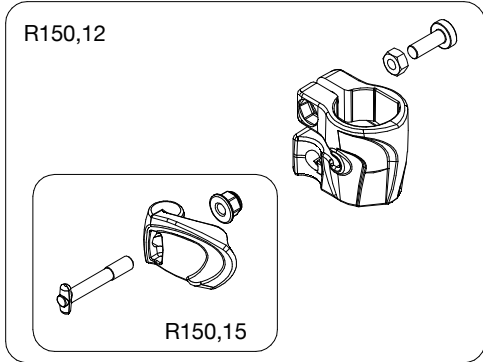

Manfrotto
Imagine More

ART. MT293A4

For serial number
from A2695143

R150,37

R150,28

R150,29

R150,30

R150,31

R150,18
set of n°3 pcs

R002,36

R150,23

R732,49

R150,19

Tool (TORX T25) included in :

- Spare part R150,12
- Spare part R150,13
- Spare part R150,14