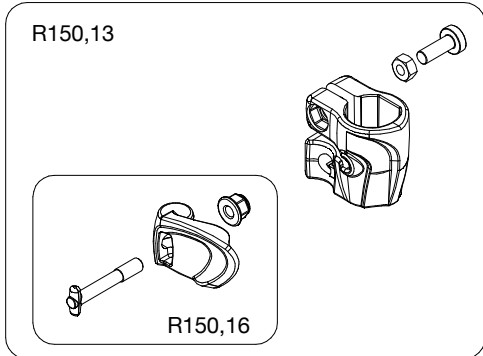

Manfrotto
Imagine More

ART. MT293A4

For serial number
from A2695143

R150,37

R150,28

R150,29

R150,30

R150,31

R150,18
set of n°3 pcs

R002,36

R150,23

R732,49

R150,19

Tool (TORX T25) included in :

- Spare part R150,12
- Spare part R150,13
- Spare part R150,14