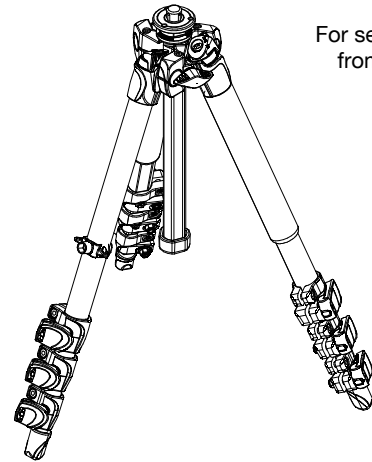

Manfrotto
Imagine More

ART. MT293A4

For serial number
from A2695143

R150,37

R150,28

R150,29

R150,30

R150,31

R150,18
set of n°3 pcs

R002,36

R150,23

R732,49

R150,19

Tool (TORX T25) included in :

- Spare part R150,12
- Spare part R150,13
- Spare part R150,14