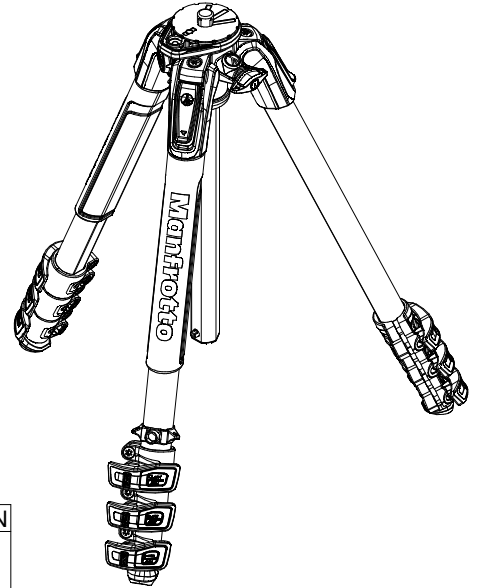

Manfrotto
Imagine More

ART. MT190XPRO4CN

Tool (TORX T25) included in :

- Spare part R103901
- Spare part R103902
- Spare part R103927
- Spare part R103928
- Spare part R103929
- Spare part R1039231

R103939
set of n°2 pcs

R103919
(TUBE WITHOUT ENDGRAVINGS)
R103919LCN
(TUBE WITH ENDGRAVINGS)

R103945

R1039231
set of n°3 pcs