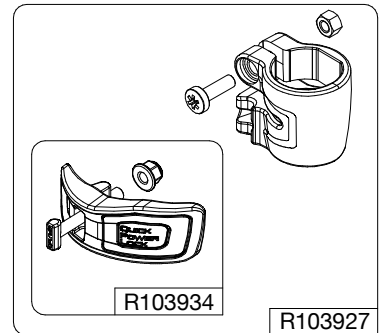

Manfrotto
Imagine More

ART. MT190XPRO4CN

Tool (TORX T25) included in :

- Spare part R103901
- Spare part R103902
- Spare part R103927
- Spare part R103928
- Spare part R103929
- Spare part R1039231

R103939
set of n°2 pcs

R103919
(TUBE WITHOUT ENDGRAVINGS)
R103919LCN
(TUBE WITH ENDGRAVINGS)

R103945

R1039231
set of n°3 pcs