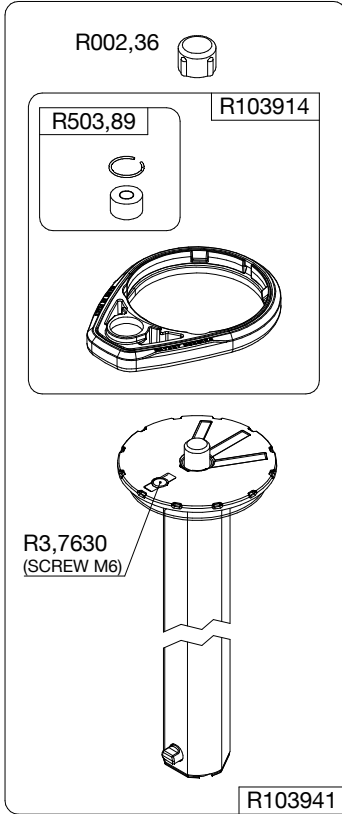

Manfrotto
Imagine More

ART. MT190XPRO4CN

Tool (TORX T25) included in :

- Spare part R103901
- Spare part R103902
- Spare part R103927
- Spare part R103928
- Spare part R103929
- Spare part R1039231

R103939
set of n°2 pcs

R103919
(TUBE WITHOUT ENDGRAVINGS)
R103919LCN
(TUBE WITH ENDGRAVINGS)

R103945

R1039231
set of n°3 pcs