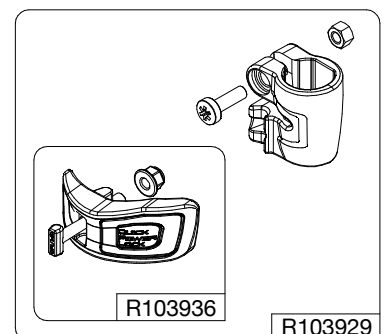

Manfrotto
Imagine More

ART. MT190XPRO4CN

Tool (TORX T25) included in :

- Spare part R103901
- Spare part R103902
- Spare part R103927
- Spare part R103928
- Spare part R103929
- Spare part R1039231

R103939
set of n°2 pcs

R103919
(TUBE WITHOUT ENDGRAVINGS)
R103919LCN
(TUBE WITH ENDGRAVINGS)

R103945

R1039231
set of n°3 pcs