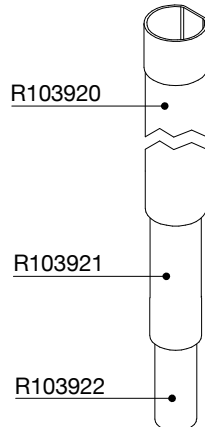

Manfrotto
Imagine More

ART. MT190XPRO4CN

Tool (TORX T25) included in :

- Spare part R103901
- Spare part R103902
- Spare part R103927
- Spare part R103928
- Spare part R103929
- Spare part R1039231

R103939
set of n°2 pcs

R103919
(TUBE WITHOUT ENDGRAVINGS)
R103919LCN
(TUBE WITH ENDGRAVINGS)

R103945

R1039231
set of n°3 pcs