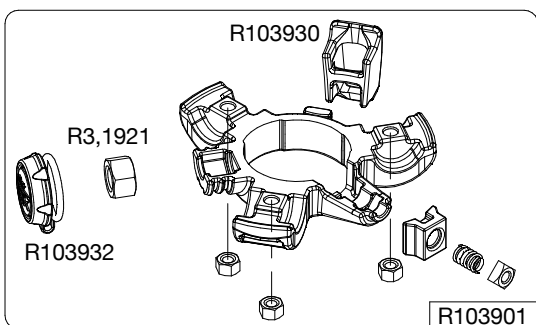

Manfrotto
Imagine More

ART. MT190XPRO4CN

Tool (TORX T25) included in :

- Spare part R103901
- Spare part R103902
- Spare part R103927
- Spare part R103928
- Spare part R103929
- Spare part R1039231

R103939
set of n°2 pcs

R103919
(TUBE WITHOUT ENDGRAVINGS)
R103919LCN
(TUBE WITH ENDGRAVINGS)

R103945

R1039231
set of n°3 pcs