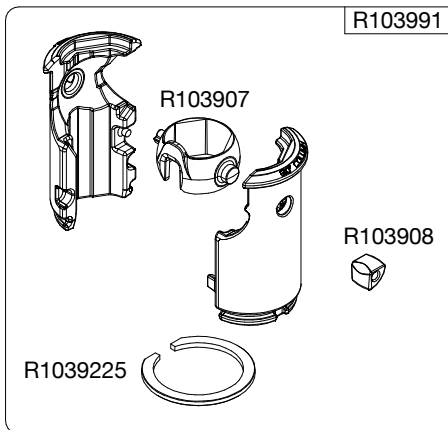

Manfrotto
Imagine More

ART. MT190XPRO4CN

Tool (TORX T25) included in :

- Spare part R103901
- Spare part R103902
- Spare part R103927
- Spare part R103928
- Spare part R103929
- Spare part R1039231

R103939
set of n°2 pcs

R103919
(TUBE WITHOUT ENDGRAVINGS)
R103919LCN
(TUBE WITH ENDGRAVINGS)

R103945

R1039231
set of n°3 pcs