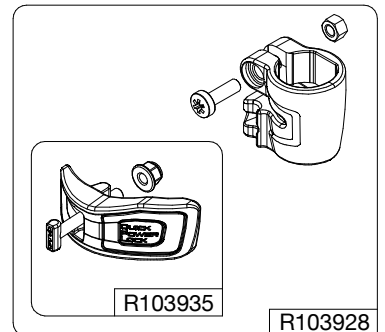

Manfrotto
Imagine More

ART. MT190XPRO4CN

Tool (TORX T25) included in :

- Spare part R103901
- Spare part R103902
- Spare part R103927
- Spare part R103928
- Spare part R103929
- Spare part R1039231

R103939
set of n°2 pcs

R103919
(TUBE WITHOUT ENDGRAVINGS)
R103919LCN
(TUBE WITH ENDGRAVINGS)

R103945

R1039231
set of n°3 pcs