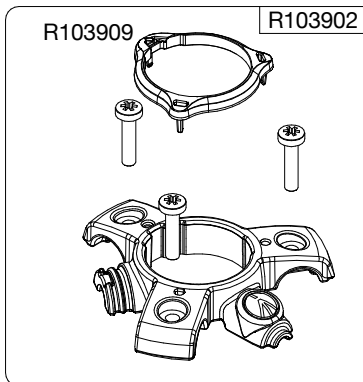

Manfrotto
Imagine More

ART. MT190XPRO4CN

Tool (TORX T25) included in :

- Spare part R103901
- Spare part R103902
- Spare part R103927
- Spare part R103928
- Spare part R103929
- Spare part R1039231

R103939
set of n°2 pcs

R103919
(TUBE WITHOUT ENDGRAVINGS)
R103919LCN
(TUBE WITH ENDGRAVINGS)

R103945

R1039231
set of n°3 pcs