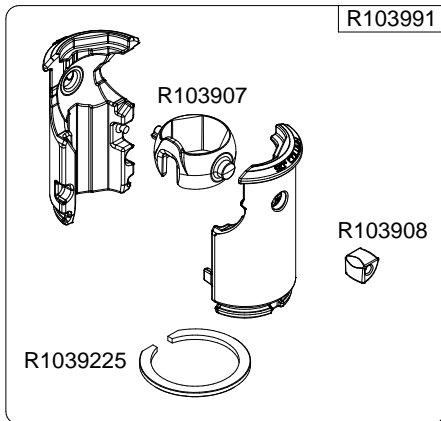

Manfrotto
Imagine More

ART. : MT190XPRO4

From serial number 0
to A6277142

Tool (TORX T25) included in :

- Spare part R103901
- Spare part R103902
- Spare part R103927
- Spare part R103928
- Spare part R103929
- Spare part R1039231

R103939
set of n°2 pcs

set of
n°3 pcs

R190,427

BOX
R11039473,01 box for MT190XPRO4

R103919LK for MT190XPRO4

R103920

R103921

R103922

set of n°3 pcs

R103945