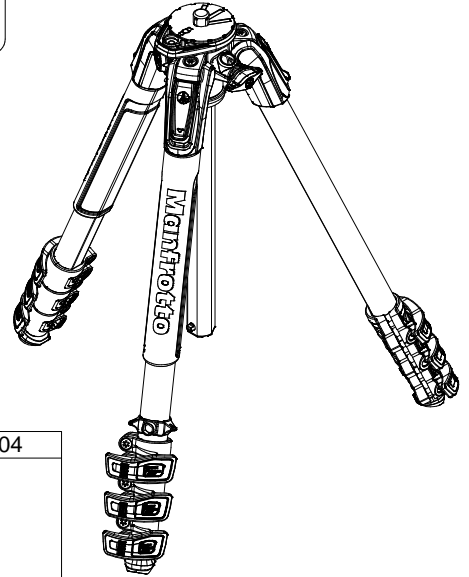

Manfrotto
Imagine More

ART. : MT190XPRO4

From serial number 0
to A6277142

Tool (TORX T25) included in :

- Spare part R103901
- Spare part R103902
- Spare part R103927
- Spare part R103928
- Spare part R103929
- Spare part R1039231

set of n°3 pcs

R103945