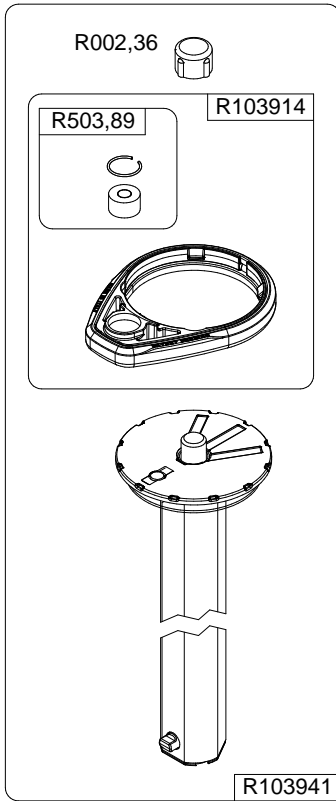

Manfrotto
Imagine More

ART. : MT190XPRO4

From serial number 0
to A6277142

Tool (TORX T25) included in :

- Spare part R103901
- Spare part R103902
- Spare part R103927
- Spare part R103928
- Spare part R103929
- Spare part R1039231

R103939
set of n°2 pcs

set of
n°3 pcs

R190,427

BOX
R11039473,01 box for MT190XPRO4

R103919LK for MT190XPRO4

R103920

R103921

R103922

set of n°3 pcs

R103945