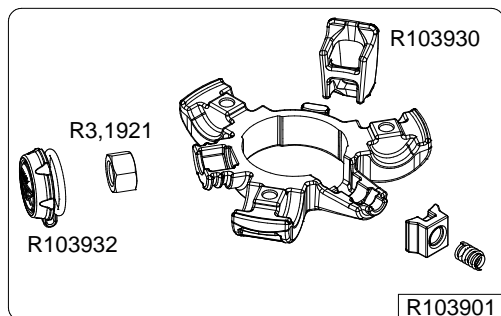

Manfrotto
Imagine More

ART. : MT190XPRO4

From serial number 0
to A6277142

Tool (TORX T25) included in :

- Spare part R103901
- Spare part R103902
- Spare part R103927
- Spare part R103928
- Spare part R103929
- Spare part R1039231

R103939
set of n°2 pcs

set of
n°3 pcs

R190,427

BOX
R11039473,01 box for MT190XPRO4

R103919LK for MT190XPRO4

R103920

R103921

R103922

set of n°3 pcs

R103945