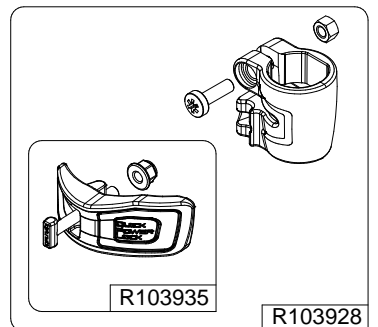

Manfrotto
Imagine More

ART. : MT190XPRO4

From serial number 0
to A6277142

Tool (TORX T25) included in :

- Spare part R103901
- Spare part R103902
- Spare part R103927
- Spare part R103928
- Spare part R103929
- Spare part R1039231

R103939
set of n°2 pcs

set of
n°3 pcs

R190,427

BOX
R11039473,01 box for MT190XPRO4

R103919LK for MT190XPRO4

R103920

R103921

R103922

set of n°3 pcs

R103945