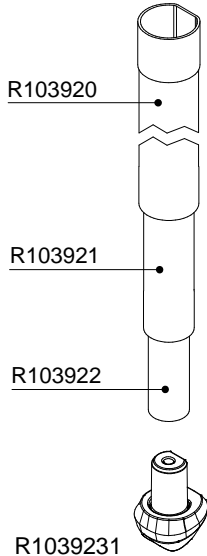

Manfrotto
Imagine More

ART. : MT190XPRO4

From serial number 0
to A6277142

Tool (TORX T25) included in :

- Spare part R103901
- Spare part R103902
- Spare part R103927
- Spare part R103928
- Spare part R103929
- Spare part R1039231

R103939
set of n°2 pcs

set of
n°3 pcs

R190,427

BOX
R11039473,01 box for MT190XPRO4

R103919LK for MT190XPRO4

R103920

R103921

R103922

set of n°3 pcs

R103945