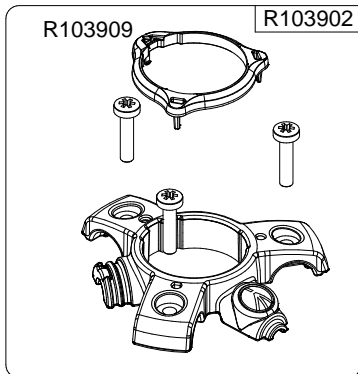

Manfrotto
Imagine More

ART. : MT190XPRO4

From serial number 0
to A6277142

Tool (TORX T25) included in :

- Spare part R103901
- Spare part R103902
- Spare part R103927
- Spare part R103928
- Spare part R103929
- Spare part R1039231

R103939
set of n°2 pcs

set of
n°3 pcs

R190,427

BOX
R11039473,01 box for MT190XPRO4

R103919LK for MT190XPRO4

R103920

R103921

R103922

set of n°3 pcs

R103945