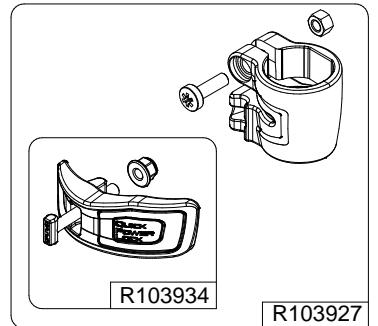

BOX
R11039473,01 box for MT190XPRO4