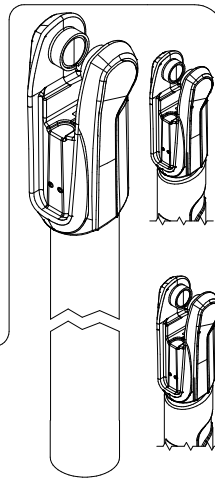

set of
n°3 pcs