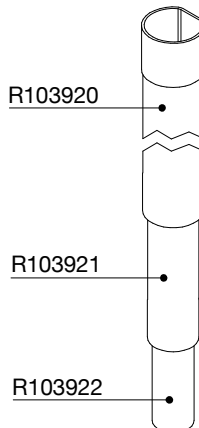

**Manfrotto**  
Imagine More

ART. MT190XPRO4

Tool (TORX T25) included in :

- Spare part R103901
- Spare part R103902
- Spare part R103927
- Spare part R103928
- Spare part R103929
- Spare part R1039231

R103939  
set of n°2 pcs

R190,427

R103919  
(TUBE WITHOUT ENDGRAVINGS)  
R103919L  
(TUBE WITH ENDGRAVINGS)

R103934

R103927

R103935

R103928

R103920

R103921

R103922

R103936

R103929

R103945

R1039231  
set of n°3 pcs