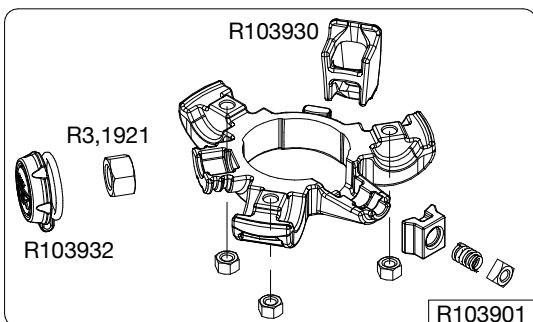

**Manfrotto**  
Imagine More

ART. MT190XPRO4

Tool (TORX T25) included in :

- Spare part R103901
- Spare part R103902
- Spare part R103927
- Spare part R103928
- Spare part R103929
- Spare part R1039231

R103939  
set of n°2 pcs

R190,427

R103919  
(TUBE WITHOUT ENDGRAVINGS)  
R103919L  
(TUBE WITH ENDGRAVINGS)

R103934

R103927

R103935

R103928

R103920

R103921

R103922

R103936

R103929

R103945

R1039231  
set of n°3 pcs