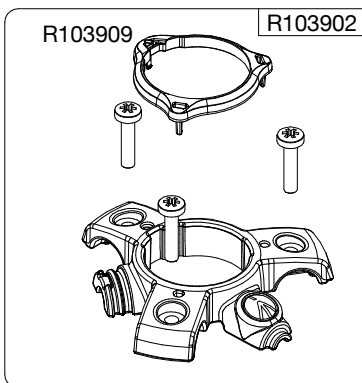

**Manfrotto**  
Imagine More

ART. MT190XPRO4

Tool (TORX T25) included in :

- Spare part R103901
- Spare part R103902
- Spare part R103927
- Spare part R103928
- Spare part R103929
- Spare part R1039231

R103939  
set of n°2 pcs

R190,427

R103919  
(TUBE WITHOUT ENDGRAVINGS)  
R103919L  
(TUBE WITH ENDGRAVINGS)

R103934

R103927

R103935

R103928

R103920

R103921

R103922

R103936

R103929

R103945

R1039231  
set of n°3 pcs