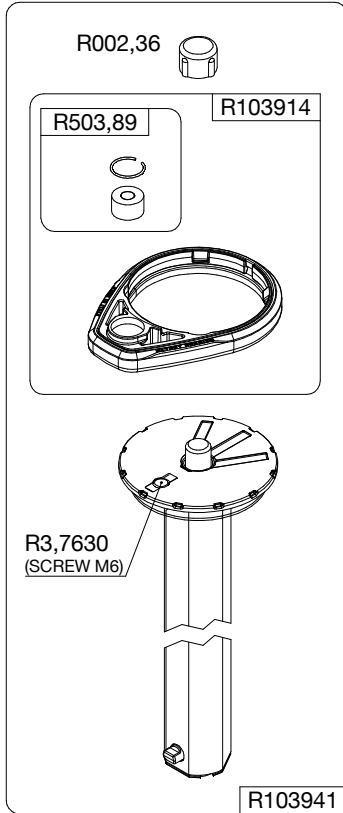

**Manfrotto**  
Imagine More

ART. MT190XPRO4

Tool (TORX T25) included in :

- Spare part R103901
- Spare part R103902
- Spare part R103927
- Spare part R103928
- Spare part R103929
- Spare part R1039231

R103939  
set of n°2 pcs

R190,427

R103919  
(TUBE WITHOUT ENDGRAVINGS)  
R103919L  
(TUBE WITH ENDGRAVINGS)

R103934

R103927

R103935

R103928

R103920

R103921

R103922

R103936

R103929

R103945

R1039231  
set of n°3 pcs