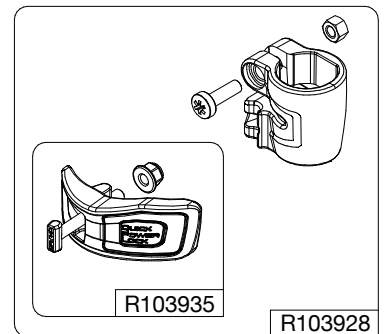

**Manfrotto**  
Imagine More

ART. MT190XPRO4

Tool (TORX T25) included in :

- Spare part R103901
- Spare part R103902
- Spare part R103927
- Spare part R103928
- Spare part R103929
- Spare part R1039231

R103939  
set of n°2 pcs

R190,427

R103919  
(TUBE WITHOUT ENDGRAVINGS)  
R103919L  
(TUBE WITH ENDGRAVINGS)

R103934

R103927

R103935

R103928

R103920

R103921

R103922

R103936

R103929

R103945

R1039231  
set of n°3 pcs