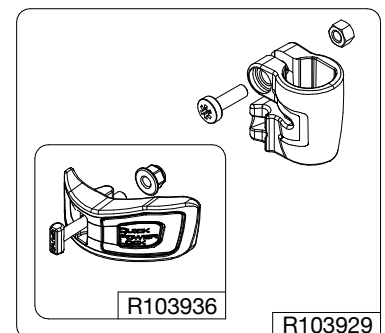

**Manfrotto**  
Imagine More

ART. MT190XPRO4

Tool (TORX T25) included in :

- Spare part R103901
- Spare part R103902
- Spare part R103927
- Spare part R103928
- Spare part R103929
- Spare part R1039231

R103939  
set of n°2 pcs

R190,427

R103919  
(TUBE WITHOUT ENDGRAVINGS)  
R103919L  
(TUBE WITH ENDGRAVINGS)

R103934

R103927

R103935

R103928

R103920

R103921

R103922

R103936

R103929

R103945

R1039231  
set of n°3 pcs