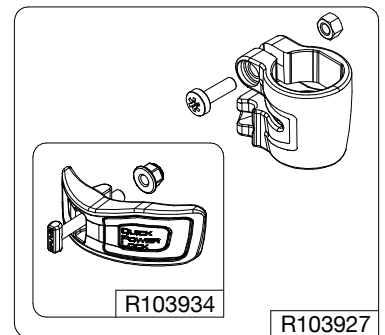

**Manfrotto**  
Imagine More

ART. MT190XPRO4

Tool (TORX T25) included in :

- Spare part R103901
- Spare part R103902
- Spare part R103927
- Spare part R103928
- Spare part R103929
- Spare part R1039231

R103939  
set of n°2 pcs

R190,427

R103919  
(TUBE WITHOUT ENDGRAVINGS)  
R103919L  
(TUBE WITH ENDGRAVINGS)

R103934

R103927

R103935

R103928

R103920

R103921

R103922

R103936

R103929

R103945

R1039231  
set of n°3 pcs