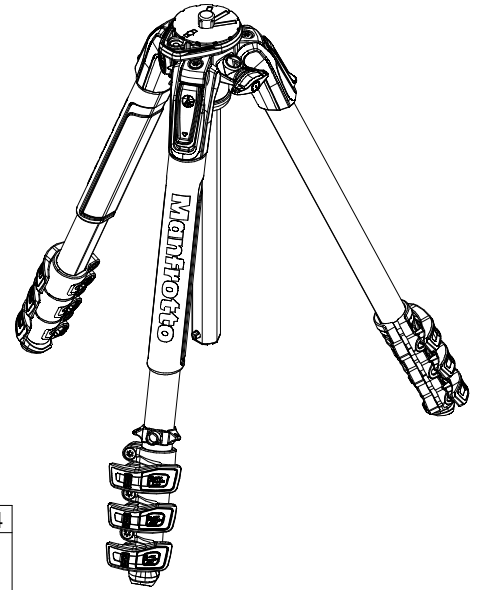

**Manfrotto**  
Imagine More

ART. MT190XPRO4

Tool (TORX T25) included in :

- Spare part R103901
- Spare part R103902
- Spare part R103927
- Spare part R103928
- Spare part R103929
- Spare part R1039231

R103939  
set of n°2 pcs

R190,427

R103919  
(TUBE WITHOUT ENDGRAVINGS)  
R103919L  
(TUBE WITH ENDGRAVINGS)

R103934

R103927

R103935

R103928

R103920

R103921