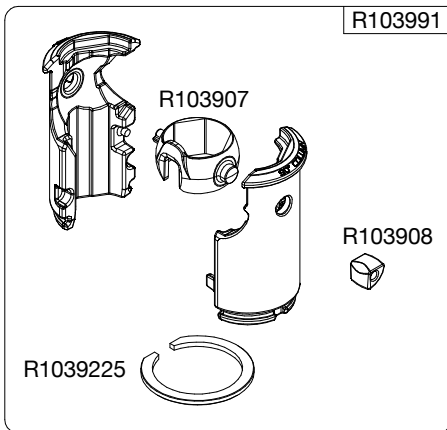

**Manfrotto**  
Imagine More

ART. MT190XPRO4

Tool (TORX T25) included in :

- Spare part R103901
- Spare part R103902
- Spare part R103927
- Spare part R103928
- Spare part R103929
- Spare part R1039231

R103939  
set of n°2 pcs

R190,427

R103919  
(TUBE WITHOUT ENDGRAVINGS)  
R103919L  
(TUBE WITH ENDGRAVINGS)

R103934

R103927

R103935

R103928

R103920

R103921

R103922

R103936

R103929

R103945

R1039231  
set of n°3 pcs