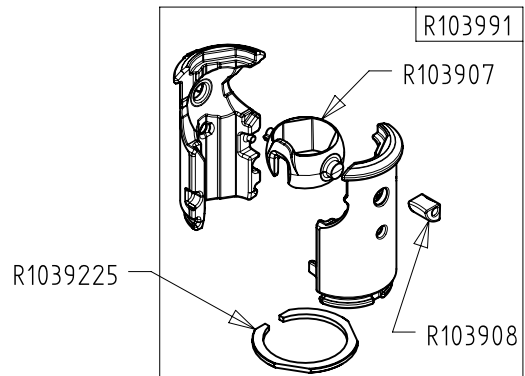

2017-07-14

Manfrotto
Imagine More

ART. MT190GOC4
MT190GOC4US

For serial number
from XXXXXXXX

R103904C01

Tool (TORX TX25) included in:

- Spare Part R103901
- Spare Part R103902

BOX (set of 6)
R112192