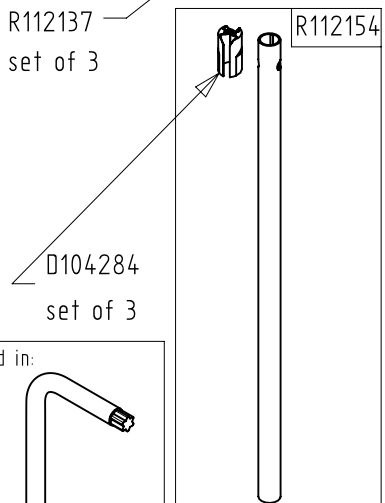

2017-07-14

Manfrotto
Imagine More

ART. MT190GOC4
MT190GOC4US

For serial number
from XXXXXXXX

R103904C01

Tool (TORX TX25) included in:

- Spare Part R103901
- Spare Part R103902

BOX (set of 6)
R112192