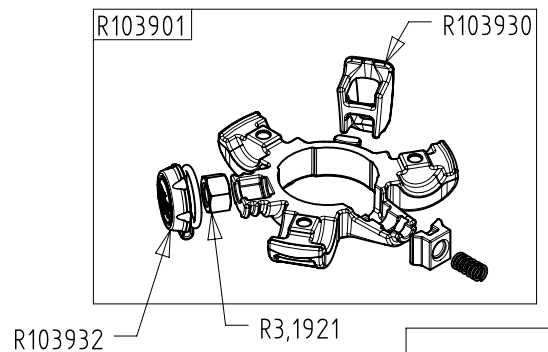

2017-07-14

Manfrotto
Imagine More

ART. MT190GOC4
MT190GOC4US

For serial number
from XXXXXXXX

R103904C01

Tool (TORX TX25) included in:

- Spare Part R103901
- Spare Part R103902

BOX (set of 6)
R112192