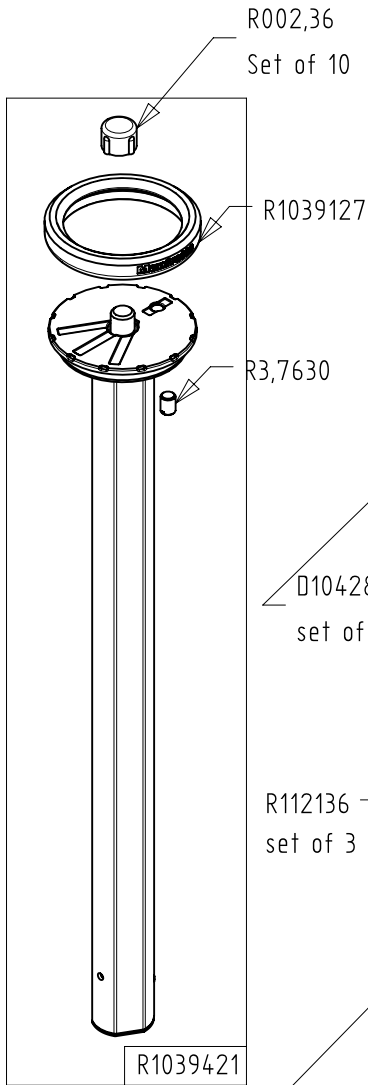

2017-07-14

Manfrotto
Imagine More

ART. MT190GOC4
MT190GOC4US

For serial number
from XXXXXXXX

R103904C01

Tool (TORX TX25) included in:

- Spare Part R103901
- Spare Part R103902

BOX (set of 6)
R112192