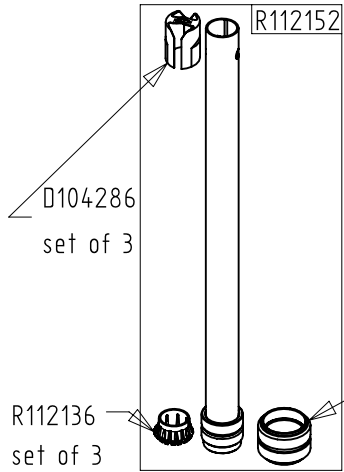

2017-07-14

Manfrotto
Imagine More

ART. MT190GOC4
MT190GOC4US

For serial number
from XXXXXXXX

R103904C01

Tool (TORX TX25) included in:

- Spare Part R103901
- Spare Part R103902

BOX (set of 6)
R112192