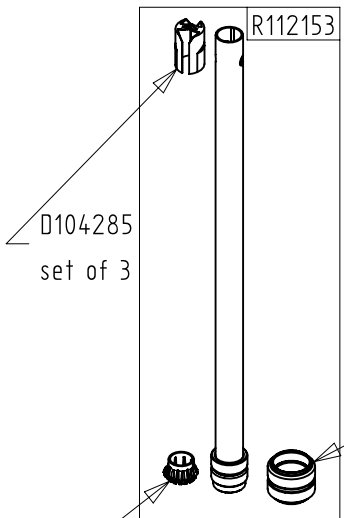

2017-07-14

Manfrotto
Imagine More

ART. MT190GOC4
MT190GOC4US

For serial number
from XXXXXXXX

R103904C01

Tool (TORX TX25) included in:

- Spare Part R103901
- Spare Part R103902

BOX (set of 6)
R112192