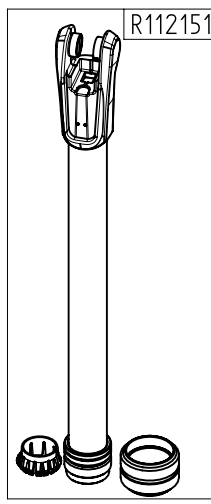

2017-07-14

Manfrotto
Imagine More

ART. MT190GOC4
MT190GOC4US

For serial number
from XXXXXXXX

R103904C01

Tool (TORX TX25) included in:

- Spare Part R103901
- Spare Part R103902

BOX (set of 6)
R112192