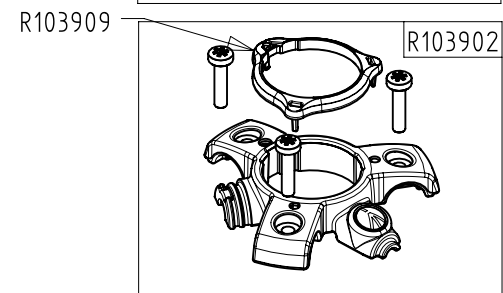

2017-07-14

Manfrotto
Imagine More

ART. MT190GOC4
MT190GOC4US

For serial number
from XXXXXXXX

R103904C01

Tool (TORX TX25) included in:

- Spare Part R103901
- Spare Part R103902

BOX (set of 6)
R112192