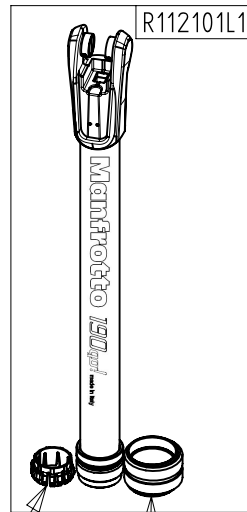

2017-05-15

**Manfrotto**  
**Imagine More**

ART. MT190GOA4  
MT190GOA4US

Tool (TORX TX25) included in:

- Spare Part R103901
- Spare Part R103902

**BOX (set of 6)**  
R112190