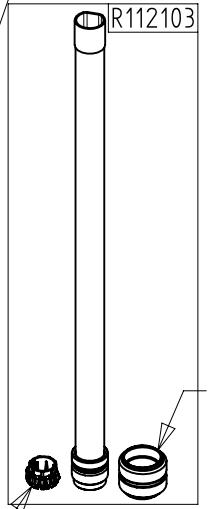

2017-05-15

**Manfrotto**  
**Imagine More**

ART. MT190GOA4  
MT190GOA4US

Tool (TORX TX25) included in:

- Spare Part R103901
- Spare Part R103902

**BOX (set of 6)**  
R112190