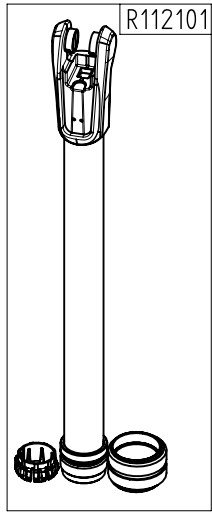

2017-05-15

**Manfrotto**  
**Imagine More**

ART. MT190GOA4  
MT190GOA4US

Tool (TORX TX25) included in:

- Spare Part R103901
- Spare Part R103902

**BOX (set of 6)**  
R112190