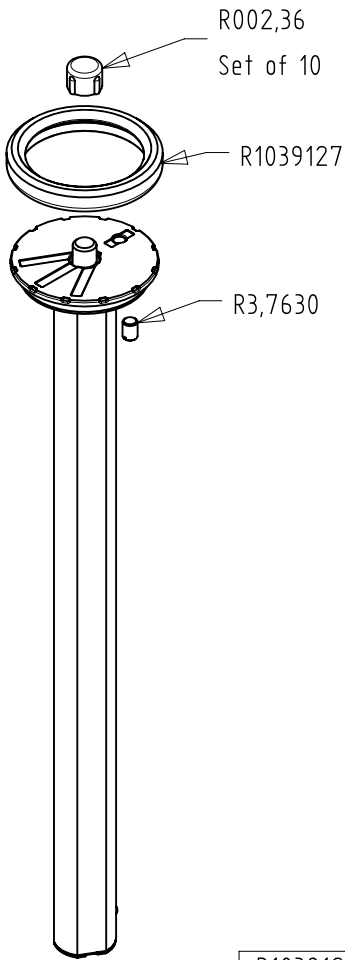

2017-05-15

**Manfrotto**  
**Imagine More**

ART. MT190GOA4  
MT190GOA4US

Tool (TORX TX25) included in:

- Spare Part R103901
- Spare Part R103902

**BOX (set of 6)**  
R112190