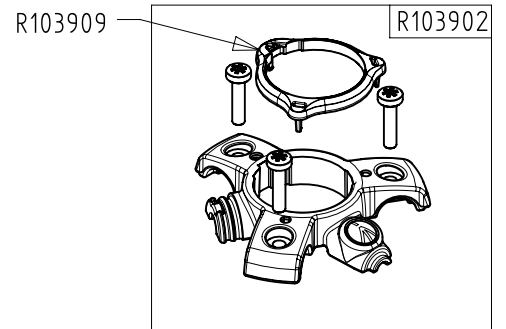

2017-05-15

**Manfrotto**  
**Imagine More**

ART. MT190GOA4  
MT190GOA4US

Tool (TORX TX25) included in:

- Spare Part R103901
- Spare Part R103902

**BOX (set of 6)**  
R112190