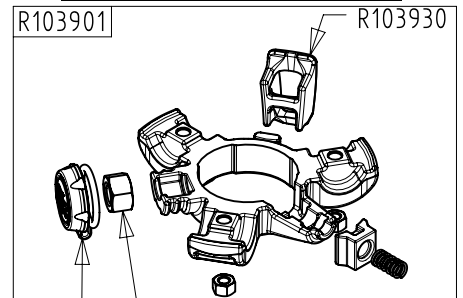

2017-05-15

**Manfrotto**  
**Imagine More**

ART. MT190GOA4  
MT190GOA4US

Tool (TORX TX25) included in:

- Spare Part R103901
- Spare Part R103902

**BOX (set of 6)**  
R112190