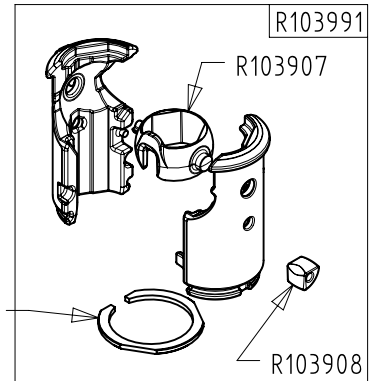

2017-05-15

**Manfrotto**  
**Imagine More**

ART. MT190GOA4  
MT190GOA4US

Tool (TORX TX25) included in:

- Spare Part R103901
- Spare Part R103902

**BOX (set of 6)**  
R112190