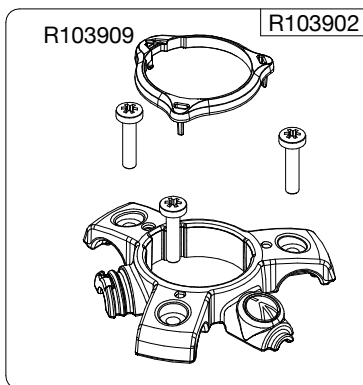

Manfrotto
Imagine More

ART. MT190CXPRO4CN

Tool (TORX T25) included in :

- Spare part R103901
- Spare part R103902
- Spare part R1039M85
- Spare part R1039M86
- Spare part R1039M87

R1034,314 (TUBE WITHOUT LABELS)
R1034,314LCN (TUBE WITH LABELS)

R1034,208

R1034,107

R1034,001

R103945

R190,611 set of n°3 pcs