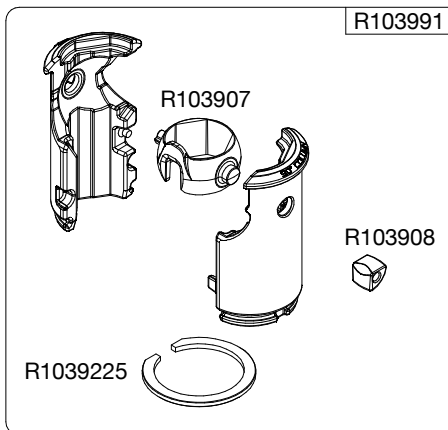

Manfrotto
Imagine More

ART. MT190CXPRO4CN

Tool (TORX T25) included in :

- Spare part R103901
- Spare part R103902
- Spare part R1039M85
- Spare part R1039M86
- Spare part R1039M87

R1034,314 (TUBE WITHOUT LABELS)
R1034,314LCN (TUBE WITH LABELS)

R1034,208

R1034,107

R1034,001

R103945

R190,611 set of n°3 pcs