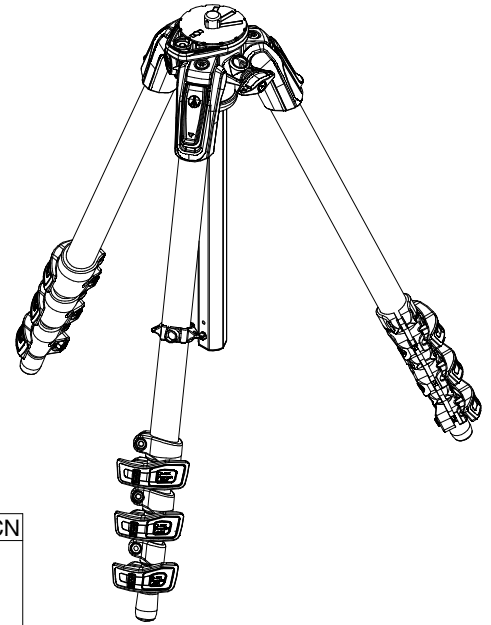

Manfrotto
Imagine More

ART. MT190CXPRO4CN

Tool (TORX T25) included in :

- Spare part R103901
- Spare part R103902
- Spare part R1039M85
- Spare part R1039M86
- Spare part R1039M87

R1034,314 (TUBE WITHOUT LABELS)
R1034,314LCN (TUBE WITH LABELS)

R1034,208

R1034,107

R1034,001

R103945

R190,611 set of n°3 pcs