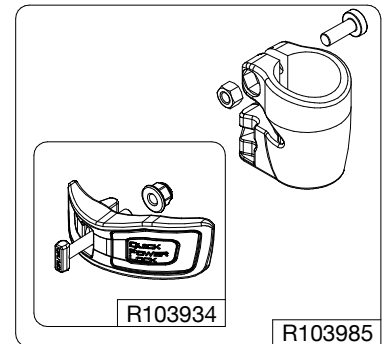

Manfrotto
Imagine More

ART. MT190CXPRO4CN

Tool (TORX T25) included in :

- Spare part R103901
- Spare part R103902
- Spare part R1039M85
- Spare part R1039M86
- Spare part R1039M87

R1034,314 (TUBE WITHOUT LABELS)
R1034,314LCN (TUBE WITH LABELS)

R1034,208

R1034,107

R1034,001

R103945

R190,611 set of n°3 pcs