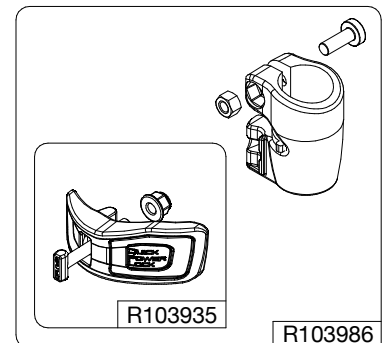

Manfrotto
Imagine More

ART. MT190CXPRO4CN

Tool (TORX T25) included in :

- Spare part R103901
- Spare part R103902
- Spare part R1039M85
- Spare part R1039M86
- Spare part R1039M87

R1034,314 (TUBE WITHOUT LABELS)
R1034,314LCN (TUBE WITH LABELS)

R1034,208

R1034,107

R1034,001

R103945

R190,611 set of n°3 pcs