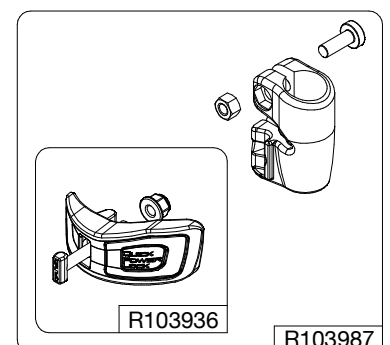

Manfrotto
Imagine More

ART. MT190CXPRO4CN

Tool (TORX T25) included in :

- Spare part R103901
- Spare part R103902
- Spare part R1039M85
- Spare part R1039M86
- Spare part R1039M87

R1034,314 (TUBE WITHOUT LABELS)
R1034,314LCN (TUBE WITH LABELS)

R1034,208

R1034,107

R1034,001

R103945

R190,611 set of n°3 pcs