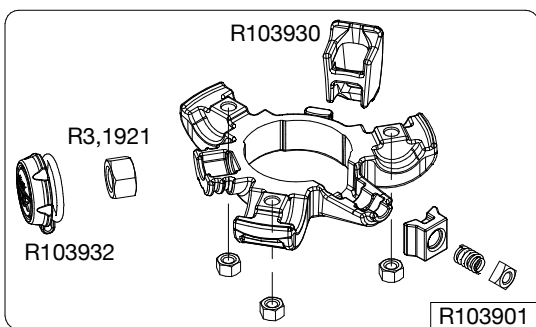

Manfrotto
Imagine More

ART. MT190CXPRO4CN

Tool (TORX T25) included in :

- Spare part R103901
- Spare part R103902
- Spare part R1039M85
- Spare part R1039M86
- Spare part R1039M87

R1034,314 (TUBE WITHOUT LABELS)
R1034,314LCN (TUBE WITH LABELS)

R1034,208

R1034,107

R1034,001

R103945

R190,611 set of n°3 pcs