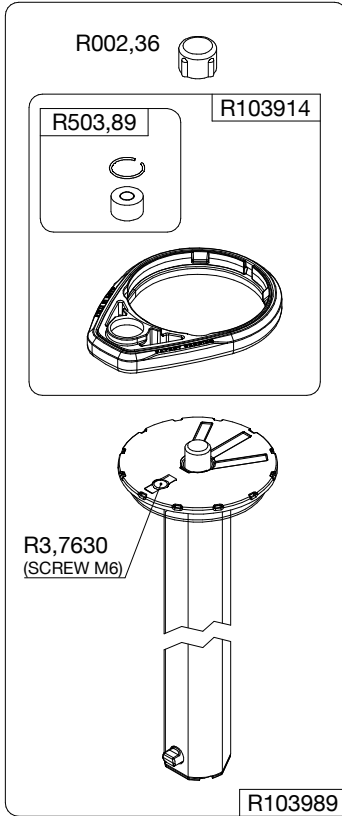

Manfrotto
Imagine More

ART. MT190CXPRO4CN

Tool (TORX T25) included in :

- Spare part R103901
- Spare part R103902
- Spare part R1039M85
- Spare part R1039M86
- Spare part R1039M87

R1034,314 (TUBE WITHOUT LABELS)
R1034,314LCN (TUBE WITH LABELS)

R1034,208

R1034,107

R1034,001

R103945

R190,611 set of n°3 pcs