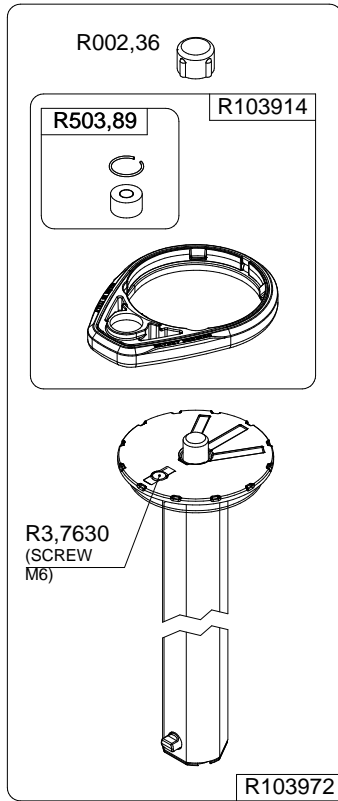

Manfrotto
Imagine More

ART. MT055XPRO3
From serial number A6224655

Tool (TORX T25) included in :

- Spare part R103951
- Spare part R103952
- Spare part R103926
- Spare part R103927
- Spare part R1039232

R103940
set of n°2 pcs

R103954

set of
n°3 pcs

R190,427

R103945
(TUBE WITHOUT ENDGRAVINGS)
R103945L
(TUBE WITH ENDGRAVINGS)
R1039456
(TUBE WITH LEG WARMER)

BOX
R1039468 box for MT055XPRO3

R103968

R103969

R103933

R103926

R103945

R1039232
set of n°3 pcs

R103934

R103927