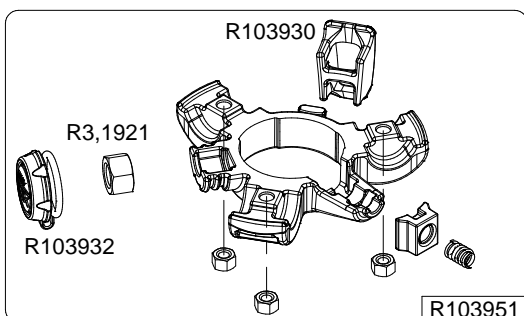

Manfrotto
Imagine More

ART. MT055XPRO3
From serial number A6224655

Tool (TORX T25) included in :

- Spare part R103951
- Spare part R103952
- Spare part R103926
- Spare part R103927
- Spare part R1039232

R103940
set of n°2 pcs

R103954

set of
n°3 pcs

R190,427

R103945
(TUBE WITHOUT ENDGRAVINGS)
R103945L
(TUBE WITH ENDGRAVINGS)
R1039456
(TUBE WITH LEG WARMER)

BOX
R1039468 box for MT055XPRO3

R103968

R103969

R103933

R103926

R103945

R1039232
set of n°3 pcs

R103934

R103927