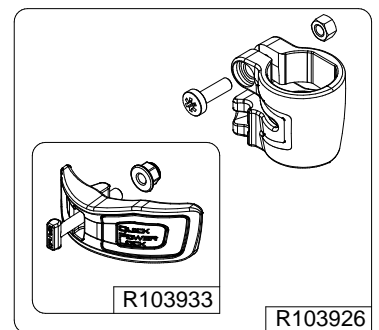

Manfrotto
Imagine More

ART. MT055XPRO3
From serial number A6224655

Tool (TORX T25) included in :

- Spare part R103951
- Spare part R103952
- Spare part R103926
- Spare part R103927
- Spare part R1039232

R103940
set of n°2 pcs

R103954

set of
n°3 pcs

R190,427

R103945
(TUBE WITHOUT ENDGRAVINGS)
R103945L
(TUBE WITH ENDGRAVINGS)
R1039456
(TUBE WITH LEG WARMER)

BOX
R1039468 box for MT055XPRO3

R103968

R103969

R103933