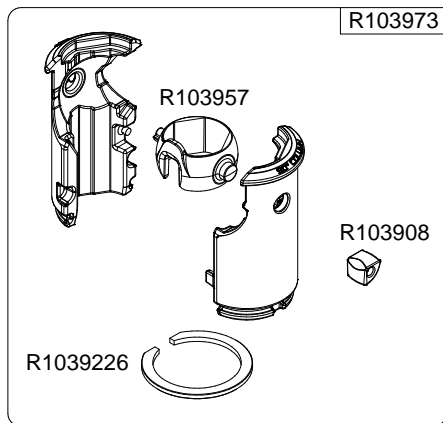

Manfrotto
Imagine More

ART. MT055XPRO3
From serial number A6224655

Tool (TORX T25) included in :

- Spare part R103951
- Spare part R103952
- Spare part R103926
- Spare part R103927
- Spare part R1039232

R103940
set of n°2 pcs

R103954

set of
n°3 pcs

R190,427

R103945
(TUBE WITHOUT ENDGRAVINGS)
R103945L
(TUBE WITH ENDGRAVINGS)
R1039456
(TUBE WITH LEG WARMER)

BOX
R1039468 box for MT055XPRO3

R103968

R103969

R103933

R103926

R103945

R1039232
set of n°3 pcs

R103934

R103927