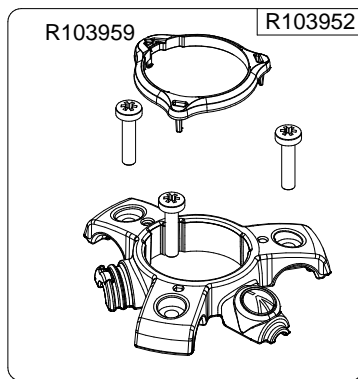

Manfrotto
Imagine More

ART. MT055XPRO3
From serial number A6224655

Tool (TORX T25) included in :

- Spare part R103951
- Spare part R103952
- Spare part R103926
- Spare part R103927
- Spare part R1039232

R103940
set of n°2 pcs

R103954

set of
n°3 pcs

R190,427

R103945
(TUBE WITHOUT ENDGRAVINGS)
R103945L
(TUBE WITH ENDGRAVINGS)
R1039456
(TUBE WITH LEG WARMER)

BOX
R1039468 box for MT055XPRO3

R103968

R103969

R103933

R103926

R103945

R1039232
set of n°3 pcs

R103934

R103927