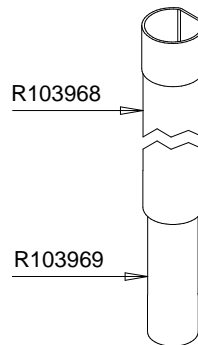

Manfrotto
Imagine More

ART. MT055XPRO3
From serial number A6224655

Tool (TORX T25) included in :

- Spare part R103951
- Spare part R103952
- Spare part R103926
- Spare part R103927
- Spare part R1039232

R103940
set of n°2 pcs

R103954

set of
n°3 pcs

R190,427

R103945
(TUBE WITHOUT ENDGRAVINGS)
R103945L
(TUBE WITH ENDGRAVINGS)
R1039456
(TUBE WITH LEG WARMER)

BOX
R1039468 box for MT055XPRO3

R103968

R103969

R103933

R103926

R103945

R1039232
set of n°3 pcs

R103934

R103927