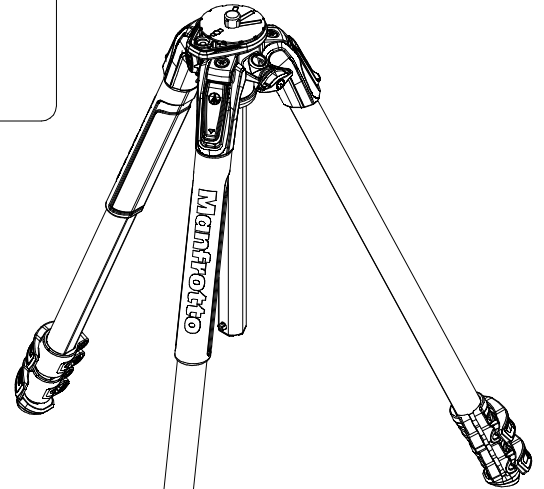

**Manfrotto**  
**Imagine More**

ART. MT055XPRO3

Tool (TORX T25) included in :

- Spare part R103951
- Spare part R103952
- Spare part R103926
- Spare part R103927
- Spare part R1039232

R103940  
set of n°2 pcs

**BOX**  
R11039183 box for MT055XPRO3

R103967  
(TUBE WITHOUT ENDGRAVINGS)  
R103967L  
(TUBE WITH ENDGRAVINGS)

R1039232  
set of n°3 pcs