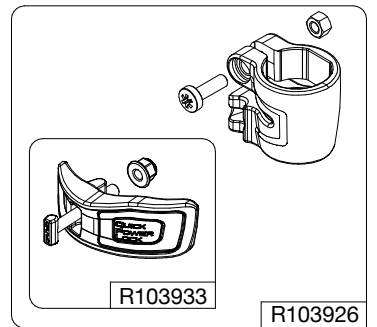

**Manfrotto**  
**Imagine More**

ART. MT055XPRO3

Tool (TORX T25) included in :

- Spare part R103951
- Spare part R103952
- Spare part R103926
- Spare part R103927
- Spare part R1039232

R103940  
set of n°2 pcs

**BOX**  
R11039183 box for MT055XPRO3

R103967  
(TUBE WITHOUT ENDGRAVINGS)  
R103967L  
(TUBE WITH ENDGRAVINGS)

R1039232  
set of n°3 pcs