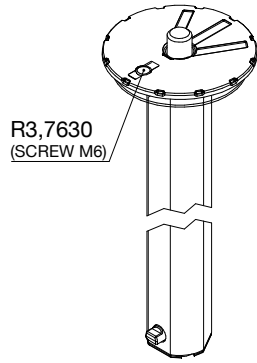

**Manfrotto**  
**Imagine More**

ART. MT055XPRO3

Tool (TORX T25) included in :

- Spare part R103951
- Spare part R103952
- Spare part R103926
- Spare part R103927
- Spare part R1039232

R103940  
set of n°2 pcs

**BOX**  
R11039183 box for MT055XPRO3

R103967  
(TUBE WITHOUT ENDGRAVINGS)  
R103967L  
(TUBE WITH ENDGRAVINGS)

R1039232  
set of n°3 pcs