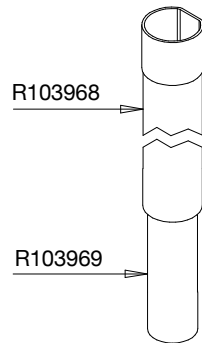

**Manfrotto**  
**Imagine More**

ART. MT055XPRO3

Tool (TORX T25) included in :

- Spare part R103951
- Spare part R103952
- Spare part R103926
- Spare part R103927
- Spare part R1039232

R103940  
set of n°2 pcs

**BOX**  
R11039183 box for MT055XPRO3

R103967  
(TUBE WITHOUT ENDGRAVINGS)  
R103967L  
(TUBE WITH ENDGRAVINGS)

R1039232  
set of n°3 pcs