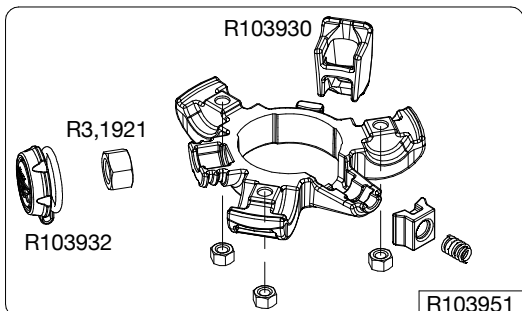

**Manfrotto**  
**Imagine More**

ART. MT055XPRO3

Tool (TORX T25) included in :

- Spare part R103951
- Spare part R103952
- Spare part R103926
- Spare part R103927
- Spare part R1039232

R103940  
set of n°2 pcs

**BOX**  
R11039183 box for MT055XPRO3

R103967  
(TUBE WITHOUT ENDGRAVINGS)  
R103967L  
(TUBE WITH ENDGRAVINGS)

R1039232  
set of n°3 pcs