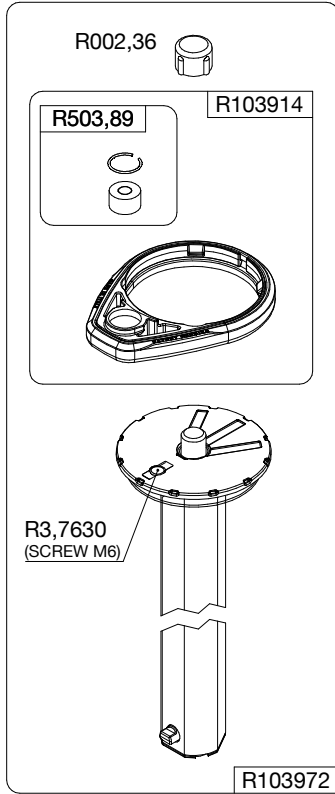

**Manfrotto**  
**Imagine More**

ART. MT055XPRO3

Tool (TORX T25) included in :

- Spare part R103951
- Spare part R103952
- Spare part R103926
- Spare part R103927
- Spare part R1039232

R103940  
set of n°2 pcs

**BOX**  
R11039183 box for MT055XPRO3

R103967  
(TUBE WITHOUT ENDGRAVINGS)  
R103967L  
(TUBE WITH ENDGRAVINGS)

R1039232  
set of n°3 pcs