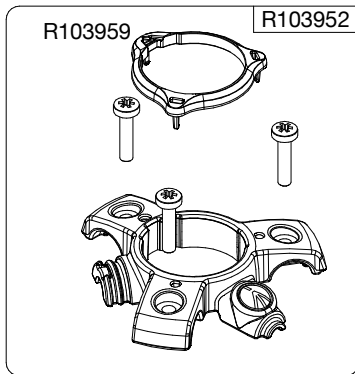

**Manfrotto**  
**Imagine More**

ART. MT055XPRO3

Tool (TORX T25) included in :

- Spare part R103951
- Spare part R103952
- Spare part R103926
- Spare part R103927
- Spare part R1039232

R103940  
set of n°2 pcs

**BOX**  
R11039183 box for MT055XPRO3

R103967  
(TUBE WITHOUT ENDGRAVINGS)  
R103967L  
(TUBE WITH ENDGRAVINGS)

R1039232  
set of n°3 pcs