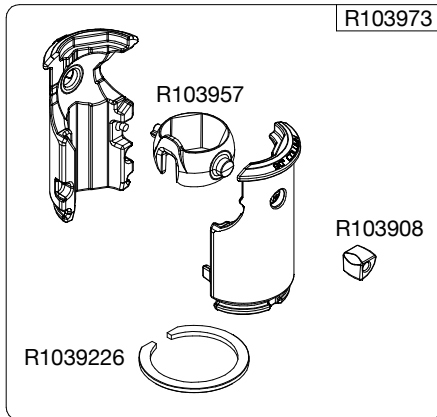

**Manfrotto**  
**Imagine More**

ART. MT055XPRO3

Tool (TORX T25) included in :

- Spare part R103951
- Spare part R103952
- Spare part R103926
- Spare part R103927
- Spare part R1039232

R103940  
set of n°2 pcs

**BOX**  
R11039183 box for MT055XPRO3

R103967  
(TUBE WITHOUT ENDGRAVINGS)  
R103967L  
(TUBE WITH ENDGRAVINGS)

R1039232  
set of n°3 pcs