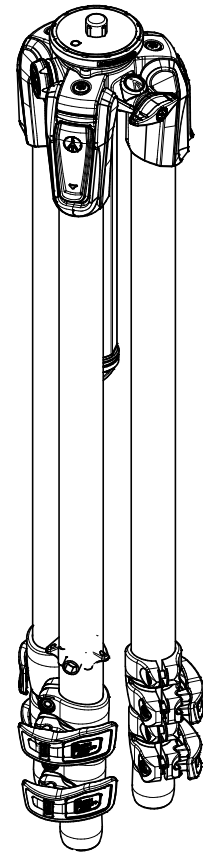

Manfrotto
Imagine More

ART. MT055BDWCF

For serial number
from A5788301

R002,36

R1101198

R1039246

R190,618

R111505

R190,427

R103954
Set of 3

R103959

R103952

R1034,410
(TUBE WITHOUT ENDGRAVINGS)
R1034,410L2
(TUBE WITH ENDGRAVINGS)

R3,1921

R103930

R103932

R103951

R1034,316

R1034,210

R103933

R103984

R103934

R103985

R103945