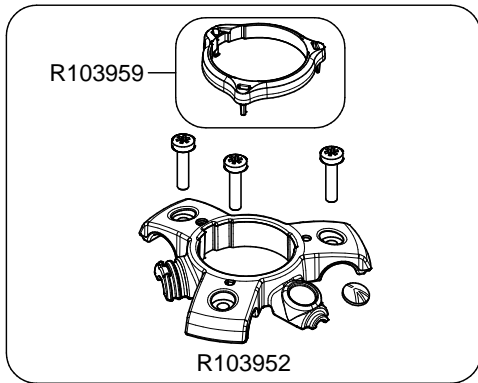

Manfrotto
Imagine More

ART. MT055BDWCF

For serial number
from A5788301

R002,36

R1101198

R1039246

R190,618

R111505

R190,427

R103954
Set of 3

R103959

R103952

R1034,410
(TUBE WITHOUT ENDGRAVINGS)
R1034,410L2
(TUBE WITH ENDGRAVINGS)

R3,1921

R103930

R103932