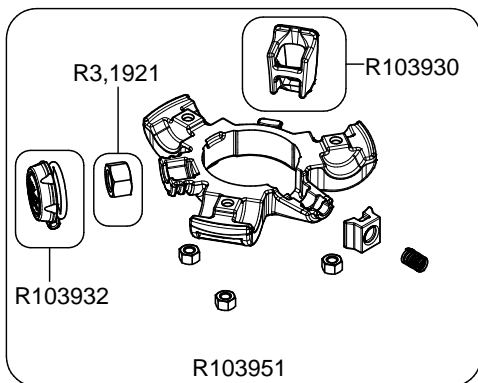

Manfrotto
Imagine More

ART. MT055BDWCF

For serial number
from A5788301

R002,36

R1101198

R1039246

R190,618

R111505

R190,427

R103954
Set of 3

R103959

R103952

R1034,410
(TUBE WITHOUT ENDGRAVINGS)
R1034,410L2
(TUBE WITH ENDGRAVINGS)

R3,1921

R103930

R103932