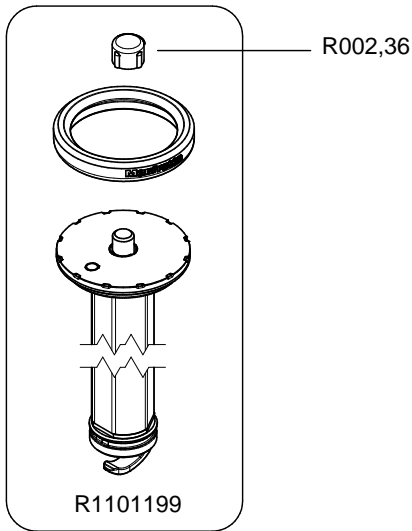

Manfrotto
Imagine More

ART. MT055BDWAL

For serial number
from A5788581

BOX
R11039310.02