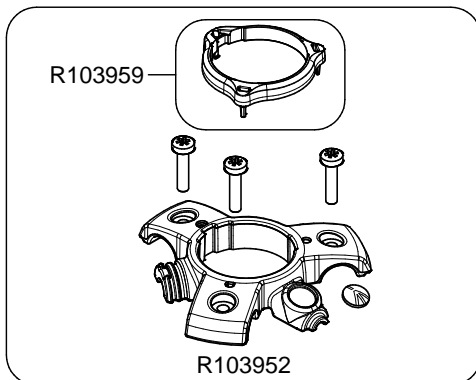

Manfrotto
Imagine More

ART. MT055BDWAL

For serial number
from A5788581

BOX
R11039310.02