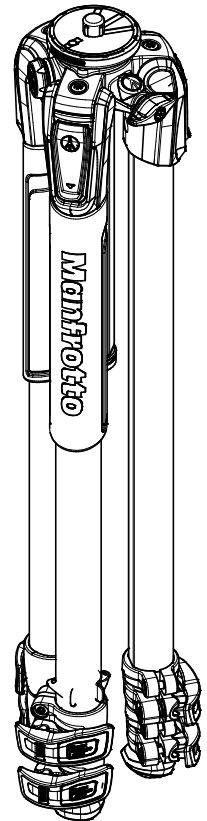

Manfrotto
Imagine More

ART. MT055BDWAL

For serial number
from A5788581

BOX
R11039310.02