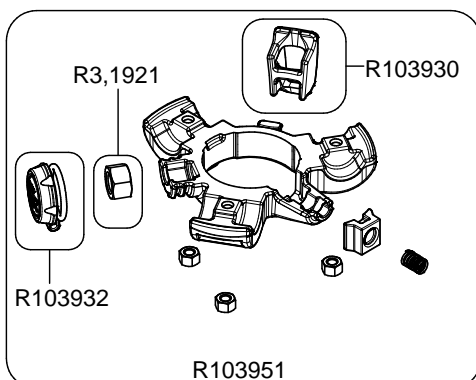

Manfrotto
Imagine More

ART. MT055BDWAL

For serial number
from A5788581

BOX
R11039310.02