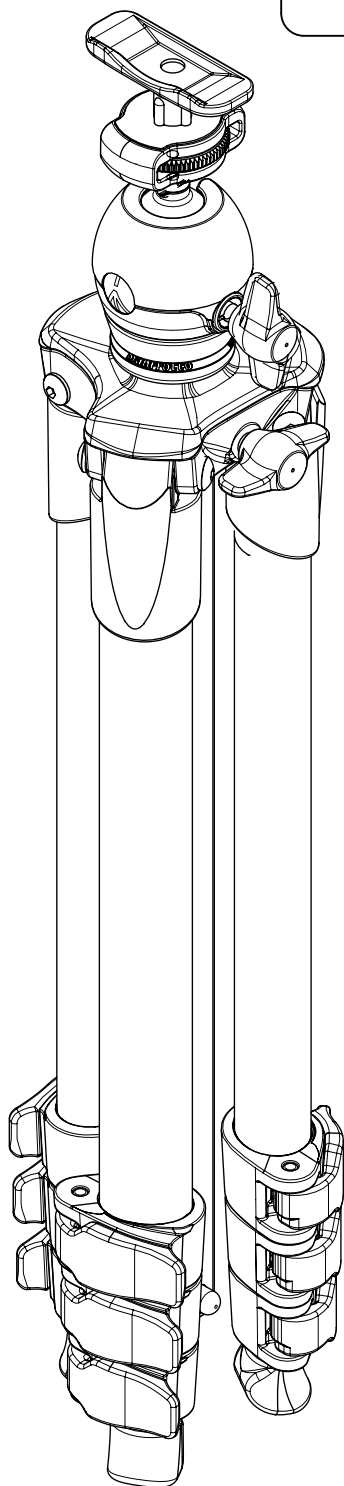

SYNEXADAPT

Manfrotto
Imagine More

ART. MKCOMPACTLT-WH

For serial number
from T0000000

R106604C182
Set of 5

R106611C182
Set of 5

R765,123
Set of 5

BOX
RI106631
SET OF 10