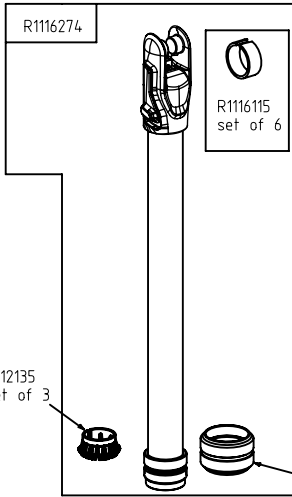

**Manfrotto**  
**Imagine More**

**ART.MKBFRTC4GT-BH**  
**ART.MKBFRTC4GT-BHUS**

For serial number  
from XXXXXXXX

ART. 200PL-PRO

instructions

R1116254

For ball head spare parts  
see page below

R1116273

R1035,43

R1116274

R1116115  
set of 6

R112135  
set of 3

R112125C224  
set of 3

R1116163C229  
set of 3

R111641  
set of 3

R104286  
set of 3