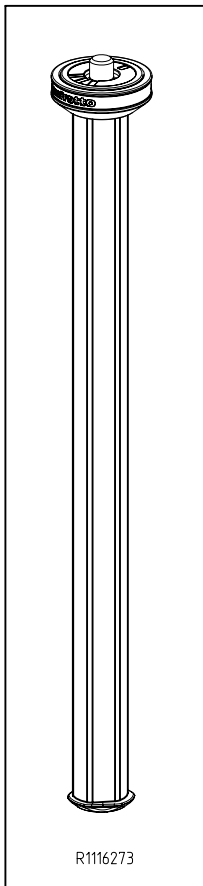

**Manfrotto**  
**Imagine More**

**ART.MKBFRTC4GT-BH**  
**ART.MKBFRTC4GT-BHUS**

For serial number  
from XXXXXXXX

ART. 200PL-PRO

instructions

R1116254

For ball head spare parts  
see page below

R1116273

R1035,43

R1116274

R1116115  
set of 6

R112135  
set of 3

R112125C224  
set of 3

R1116163C229  
set of 3

R111641  
set of 3

R104286  
set of 3

R1116275

R112122C224  
set of 3

R112136  
set of 3

R1116265  
set of 3

R1116276

R112123C224  
set of 3

R112137  
set of 3

R111631C195