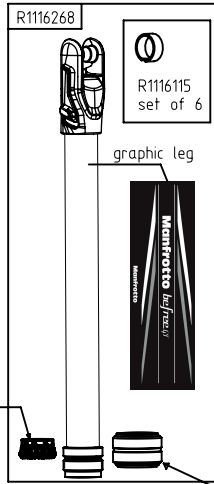

Manfrotto
Imagine More

ART.MKBFRTA4GT-BH
ART.MKBFRTA4GT-BHUS

For serial number
from XXXXXXXX

ART 200PL-PRO

tool torx T25
R1116197

instructions

R1116198

R1116268

R1116115
set of 6

graphic leg

R1116163C229
set of 3

R111641
set of 3

R112131
set of 3

R112125C224
set of 3

R1116269

R112132
set of 3