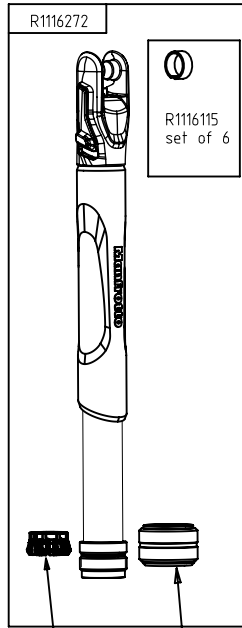

Manfrotto
Imagine More

ART.MKBFRTA4GT-BH
ART.MKBFRTA4GT-BHUS

For serial number
from XXXXXXXX

ART 200PL-PRO

tool torx T25
R1116197

instructions

R1116198

R1116268

R1116115
set of 6

graphic leg

R1116163C229
set of 3

R111641
set of 3

R112131
set of 3

R112125C224
set of 3

R1116269

R112132
set of 3

R112122C224
set of 3

R1116272

R1116115
set of 6

R112131
set of 3

R112125C224
set of 3

R1116270

R112133
set of 3

R112123C224
set of 3