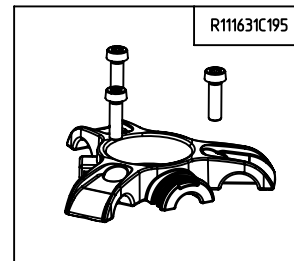

Manfrotto
Imagine More

ART. MKBFRTA4B-BHM
ART. MKBFRTA4B-BHMUS

For serial number
from XXXXXXXX

instructions

tool torx T25

R1116197

R1116286

For ball head spare parts see
page below

R1116289

R112132
set of 3

R11212C224
set of 3

R112134
set of 3

R112124C224
set of 3

R1116203

R111631C195

R111636

R111635

R1116251B

R111630C01

R1116114

R3,1921

R103932

For assembly instructions please visit www.manfrotto.com

R111639
set of 3