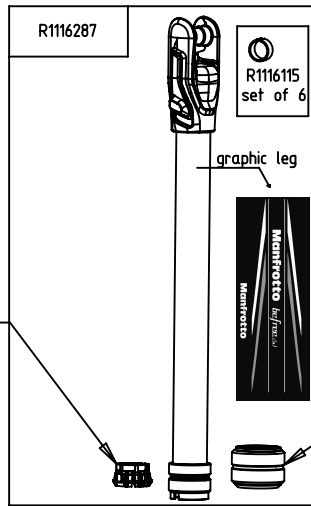

Manfrotto
Imagine More

ART. MKBFRTA4B-BHM
ART. MKBFRTA4B-BHMUS

For serial number
from XXXXXXXX

instructions

tool torx T25

R1116197

R1116286

For ball head spare parts see
page below

RE1116242

R1116113

R1116287

R1116115
set of 6

graphic leg

R111633C224
set of 3

R111641
set of 3

R111622C224
set of 3