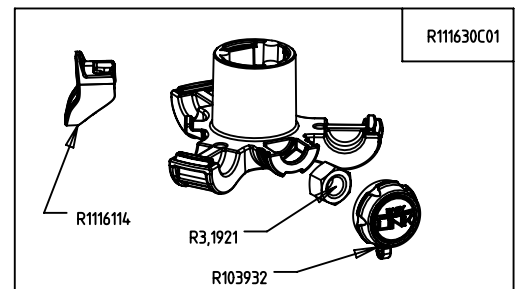

R111630C01

R1116114

R3,1921

R103932

For assembly instructions please visit www.manfrotto.com

R111639
set of 3

BAG
R1116108

BOX
R1116283,01
R1116283,02 for US