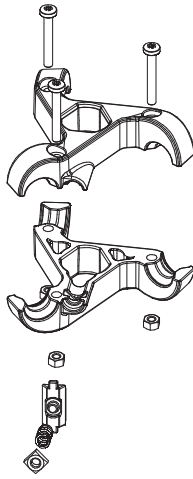

Manfrotto
Imagine More

ART. MKBFRA4L-BH

From serial number
A4436304

R1035,38

art. 200LT-PL

R1035,56

R1035,01

R1035,04C200
(set of 3)

R1035,26

R1035,33

R1035,21

R103579
Set of 3

R1035,602C200Z
(TUBE WITH ENDGRAVINGS)

R103579
Set of 3

R1035,08C200Z

R1035,19

R1035,23C200

R1035,43

R1035,16

R1035,24C200

R1035,11

R1035,12

TO BE MOUNTED
ON CLAMPING-COLLARS

R1035,14 (set of 10)