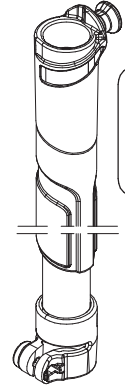

Manfrotto
Imagine More

ART. MKBFRA4L-BH

From serial number
A4436304

R1035,38

art. 200LT-PL

R1035,56

R1035,01

R1035,04C200
(set of 3)

R1035,26

R1035,33

R1035,21

R103579
Set of 3

R1035,602C200Z
(TUBE WITH ENDGRAVINGS)

R103579
Set of 3

R1035,08C200Z

R1035,19

R1035,23C200

R1035,43

R1035,16

R1035,24C200

R1035,11

R1035,12

TO BE MOUNTED
ON CLAMPING-COLLARS

R1035,14 (set of 10)