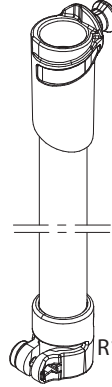

Manfrotto
Imagine More

ART. MKBFRA4L-BH

From serial number
A4436304

R1035,38

art. 200LT-PL

R1035,56

R1035,01

R1035,04C200
(set of 3)

R1035,26

R1035,33

R1035,21

R103579
Set of 3

R1035,602C200Z
(TUBE WITH ENDGRAVINGS)

R103579
Set of 3

R1035,08C200Z

R1035,19

R1035,23C200

R1035,43

R1035,16

R1035,24C200

R1035,11

R1035,12

TO BE MOUNTED
ON CLAMPING-COLLARS

R1035,14 (set of 10)