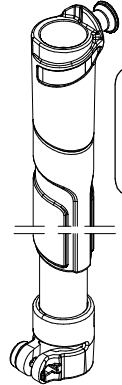

Manfrotto
Imagine More

ART.
MKBFRA4GR-BH

From serial number
A5276452

R1035,38

art. 200LT-PL

R1035,04C213
(set of 3)

R1035,33

R1035,26

R1035,56

R1035,01

R1035,602C213

R103579
Set of 3

R1035,08C213

R103579
Set of 3

R1035151L2

R1035,23C213

R1035,19

R110337

R1035,24C213

R1035,16

R1035,12

TO BE MOUNTED
ON CLAMPING-COLLARS

R1035,25

R1035,11