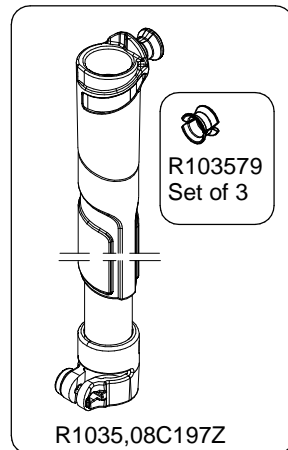

Manfrotto
Imagine More

ART. MKBFRA4D-BH
From serial number
A4436556

R1035,38

art. 200LT-PL

R1035,33

R1035,04 (set of 3)

R1035,26

R103579
Set of 3

R1035,602C197Z

R1035,602C197ZL
(TUBE WITH ENDGRAVINGS)

R103579
Set of 3

R1035,08C197Z

R1035,21

R1035,23C197

R1035,19

R1035,43