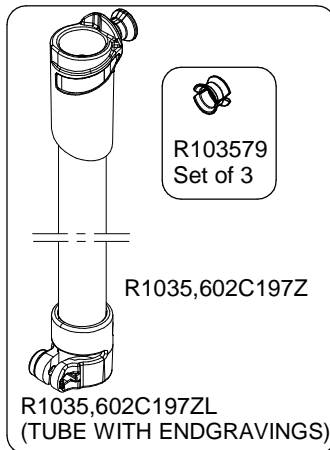

Manfrotto
Imagine More

ART. MKBFRA4D-BH
From serial number
A4436556

R1035,38

art. 200LT-PL

R1035,33

R1035,04 (set of 3)

R1035,26

R103579
Set of 3

R1035,602C197Z

R1035,602C197ZL
(TUBE WITH ENDGRAVINGS)

R103579
Set of 3

R1035,08C197Z

R1035,21

R1035,23C197

R1035,19

R1035,43