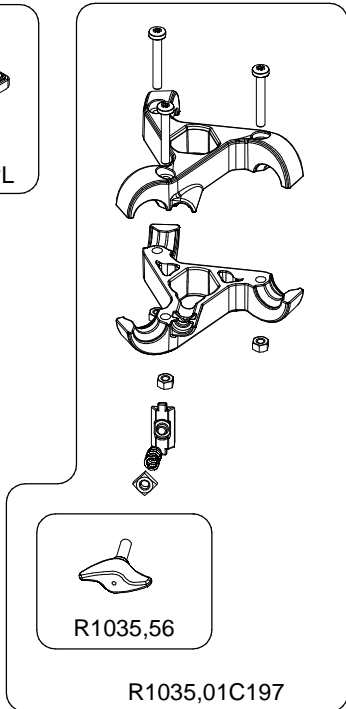

Manfrotto
Imagine More

ART. MKBFRA4D-BH
From serial number
A4436556

R1035,38

art. 200LT-PL

R1035,33

R1035,04 (set of 3)

R1035,26

R103579
Set of 3

R1035,602C197Z

R1035,602C197ZL
(TUBE WITH ENDGRAVINGS)

R103579
Set of 3

R1035,08C197Z

R1035,21

R1035,23C197

R1035,19

R1035,43

R1035,24C197

R1035,16

R1035,12

TO BE MOUNTED
ON CLAMPING-COLLARS

R1035,25

R1035,11

R1035,14 (set of 10)

RUBBER COVERS
FOR CLAMPING COLLARS NUTS