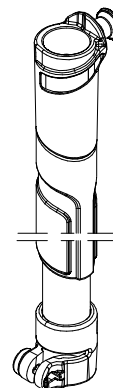

Manfrotto
Imagine More

ART.
MKBFRA4BL-BH

From serial number
A5271889

R1035,38

art. 200LT-PL

R1035,33

R1035,04C214
(set of 3)

R1035,26

R1035,56

R103579
Set of 3

R1035,60C214

R103579
Set of 3

R1035,08C214

R1035151L3

R1035,01

R1035,19

R1035,23C214

R110337

R1035,16

R1035,24C214

R1035,11

R1035,12

TO BE MOUNTED
ON CLAMPING-COLLARS

R1035,25