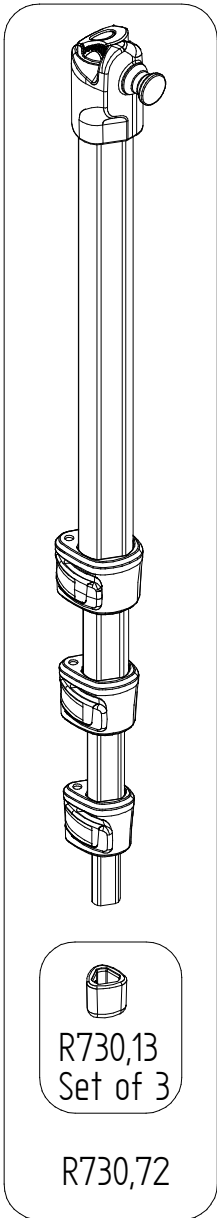

Manfrotto

PROFESSIONAL CAMERA SUPPORTS

ART. MK394-PQ

For serial number
from T0000001

BOX

R1,730,61 set of 6

R730,76

R730,77

R730,13
Set of 3

R730,72

Art 200PL-14

R486,08

R190,320

R730,78