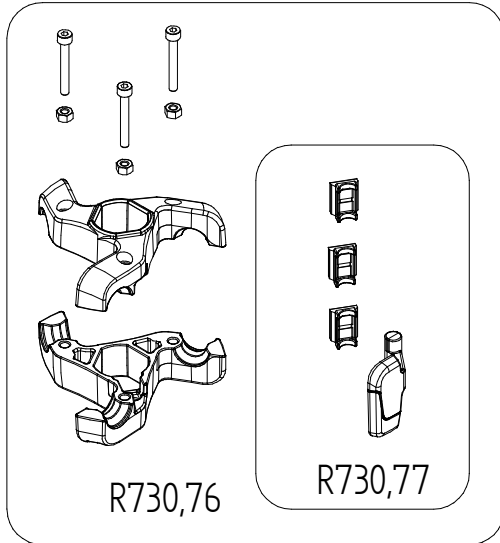

**Manfrotto**

PROFESSIONAL CAMERA SUPPORTS

**ART. MK394-H**

For serial number  
from T0000001

R730,76

R730,77

**BOX**  
R1,730,60 set of 6

Art. 200PL-14

R730,74

R730,75

R190,320

R730,73