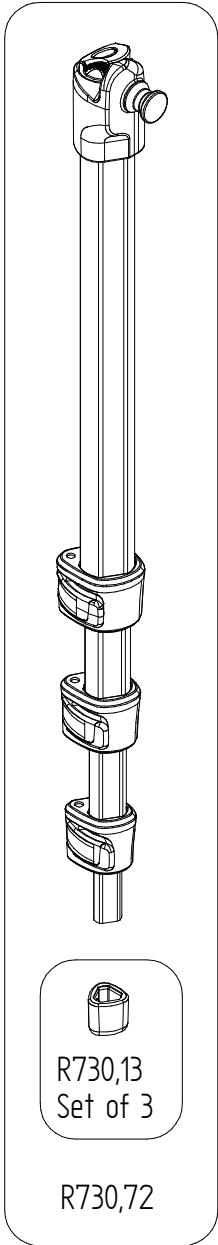

**Manfrotto**

PROFESSIONAL CAMERA SUPPORTS

**ART. MK394-H**

For serial number  
from T0000001

R730,76

R730,77

**BOX**  
R1,730,60 set of 6

Art. 200PL-14

R730,74

R730,75

R190,320

R730,73