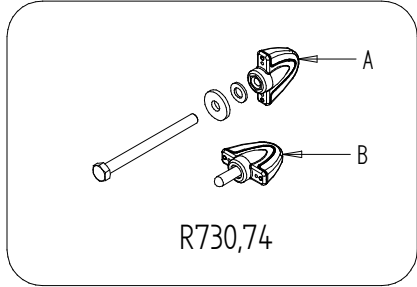

**Manfrotto**

PROFESSIONAL CAMERA SUPPORTS

**ART. MK394-H**

For serial number  
from T0000001

R730,76

R730,77

**BOX**  
R1,730,60 set of 6

Art. 200PL-14