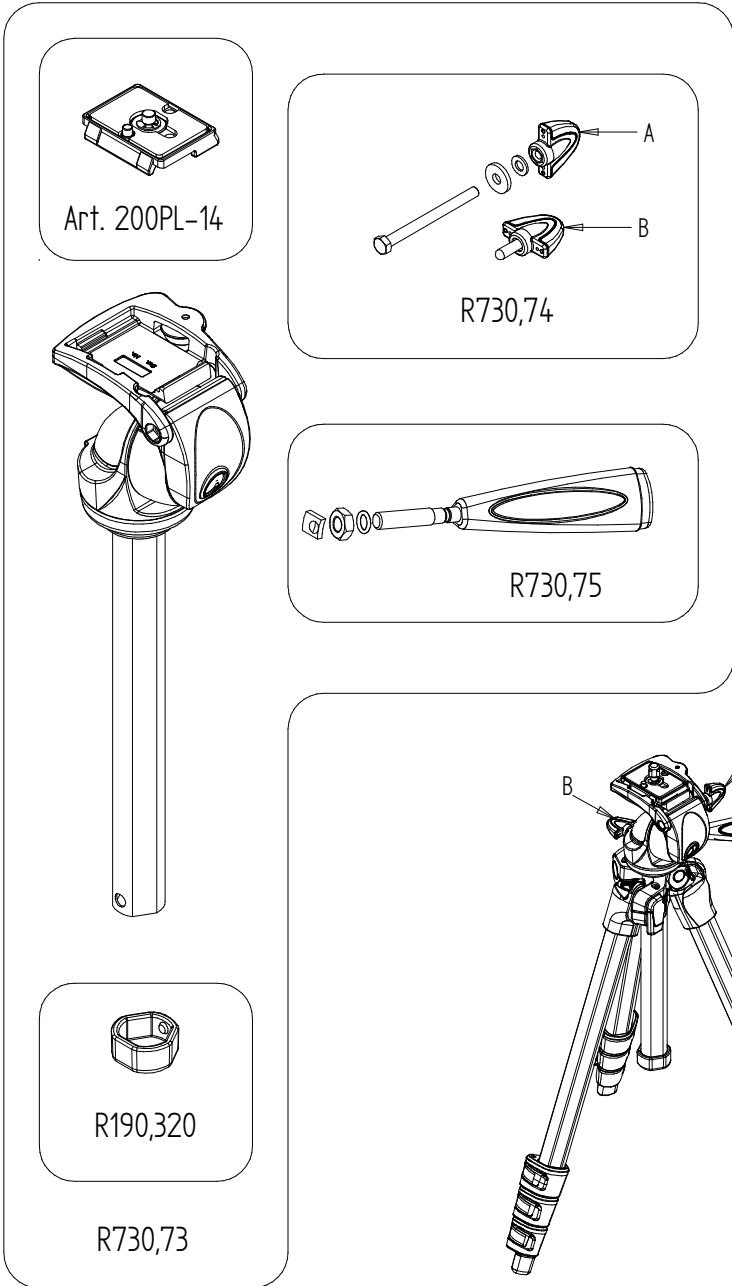

**Manfrotto**

PROFESSIONAL CAMERA SUPPORTS

**ART. MK394-H**

For serial number  
from T0000001

R730,76

R730,77

**BOX**  
R1,730,60 set of 6

Art. 200PL-14