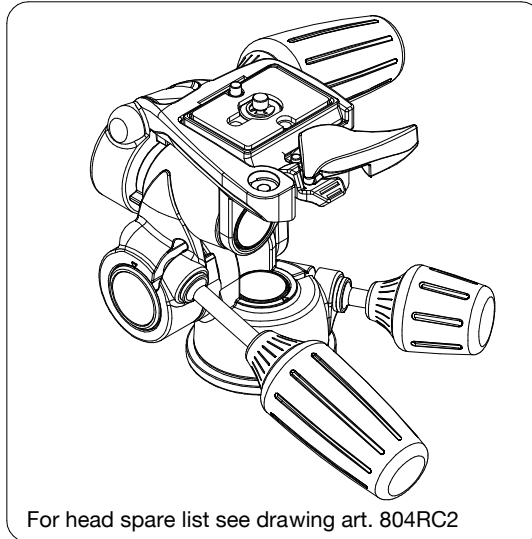

Manfrotto
Imagine More

ART. MK294A4-D3RC2

For serial number
from A2990368

For head spare list see drawing art. 804RC2

For tripod spare list see drawing art. MT294A4