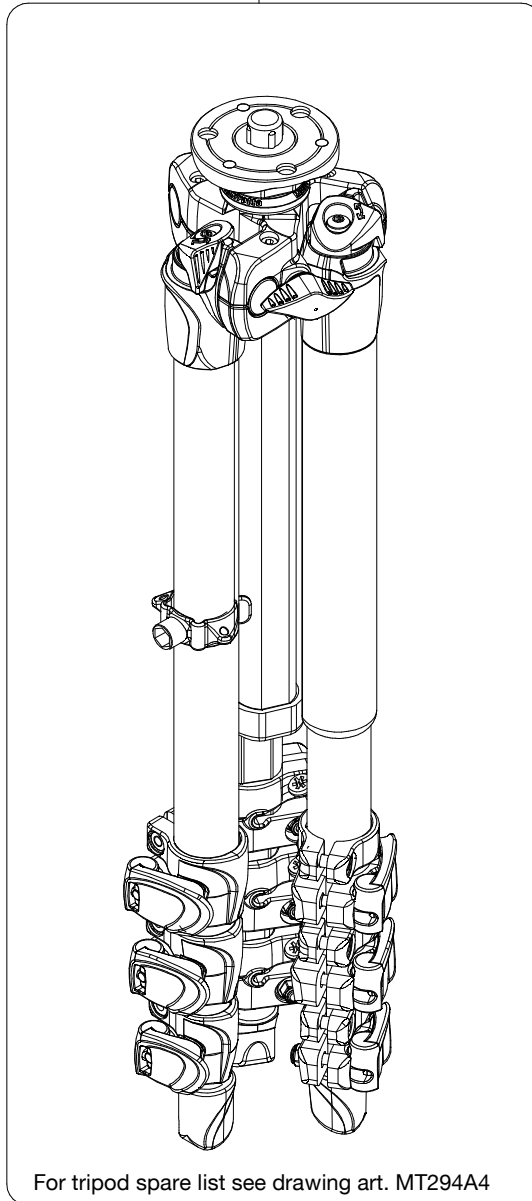

Manfrotto
Imagine More

ART. MK294A4-D3RC2

For serial number
from A2990368

For head spare list see drawing art. 804RC2

For tripod spare list see drawing art. MT294A4