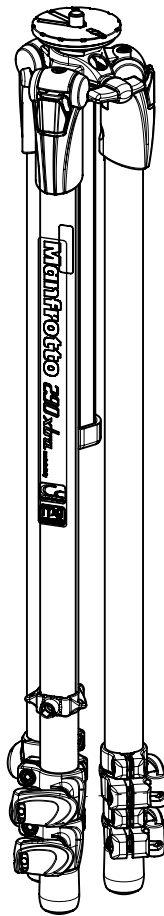

**Manfrotto**  
**Imagine More**

ART. MK290XTC3-3W  
ART. MK290XTC3-3WUS

For head spare list see drawing:

- art. MH804-3W

For tripod spare list see drawing:

- art. MT290XTC3  
- art. MT290XTC3US

BOX

R1109725,01 box for MK290XTC3-3W  
R1109725,02 box for MK290XTC3-3WUS