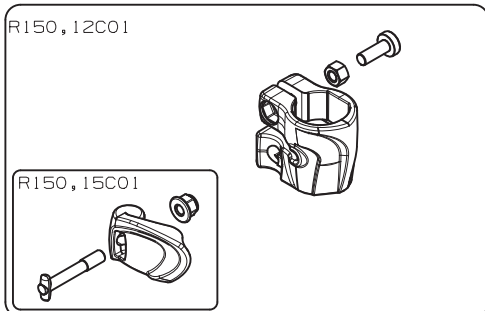

Manfrotto
Imagine More

MK290LTA3-V
MK290LTA3-VUS

For serial number
from 0

See spare part drawing of MVH400AH

Tool (TORX T25) included in:

- Spare part R150,12C01
- Spare part R150,13C01

PACK
set of 6
R1110358,01 for MK290LTA3-V
R1110358,02 for MK290LTA3-VUS