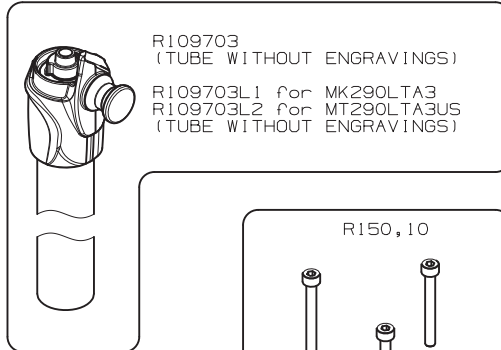

Manfrotto
Imagine More

MK290LTA3-V
MK290LTA3-VUS

For serial number
from 0

See spare part drawing of MVH400AH

Tool (TORX T25) included in:

- Spare part R150,12C01
- Spare part R150,13C01

PACK
set of 6
R1110358,01 for MK290LTA3-V
R1110358,02 for MK290LTA3-VUS