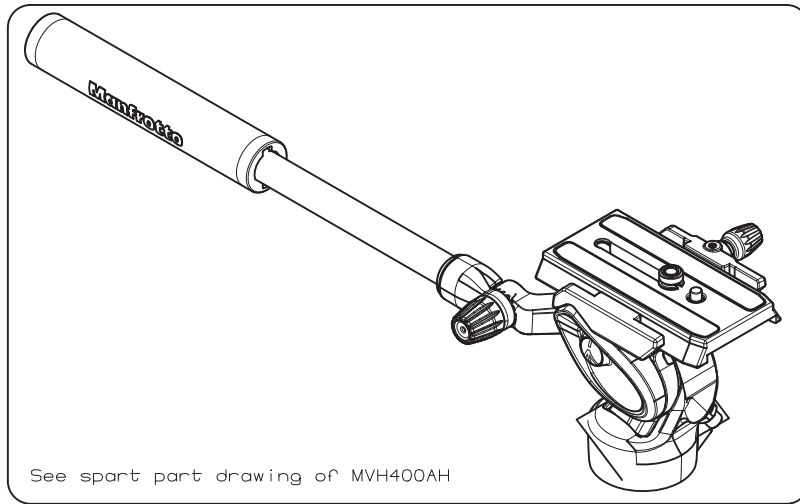

Manfrotto
Imagine More

MK290LTA3-V
MK290LTA3-VUS

For serial number
from 0

See spare part drawing of MVH400AH

Tool (TORX T25) included in:

- Spare part R150,12C01
- Spare part R150,13C01

PACK
set of 6
R1110358,01 for MK290LTA3-V
R1110358,02 for MK290LTA3-VUS