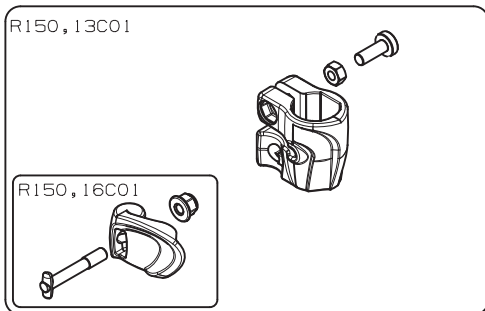

Manfrotto
Imagine More

MK290LTA3-V
MK290LTA3-VUS

For serial number
from 0

See spare part drawing of MVH400AH

Tool (TORX T25) included in:

- Spare part R150,12C01
- Spare part R150,13C01

PACK
set of 6
R1110358,01 for MK290LTA3-V
R1110358,02 for MK290LTA3-VUS