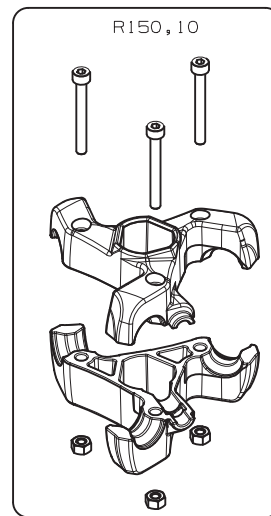

Manfrotto
Imagine More

MK290LTA3-V
MK290LTA3-VUS

For serial number
from 0

See spare part drawing of MVH400AH

Tool (TORX T25) included in:

- Spare part R150,12C01
- Spare part R150,13C01

PACK
set of 6
R1110358,01 for MK290LTA3-V
R1110358,02 for MK290LTA3-VUS