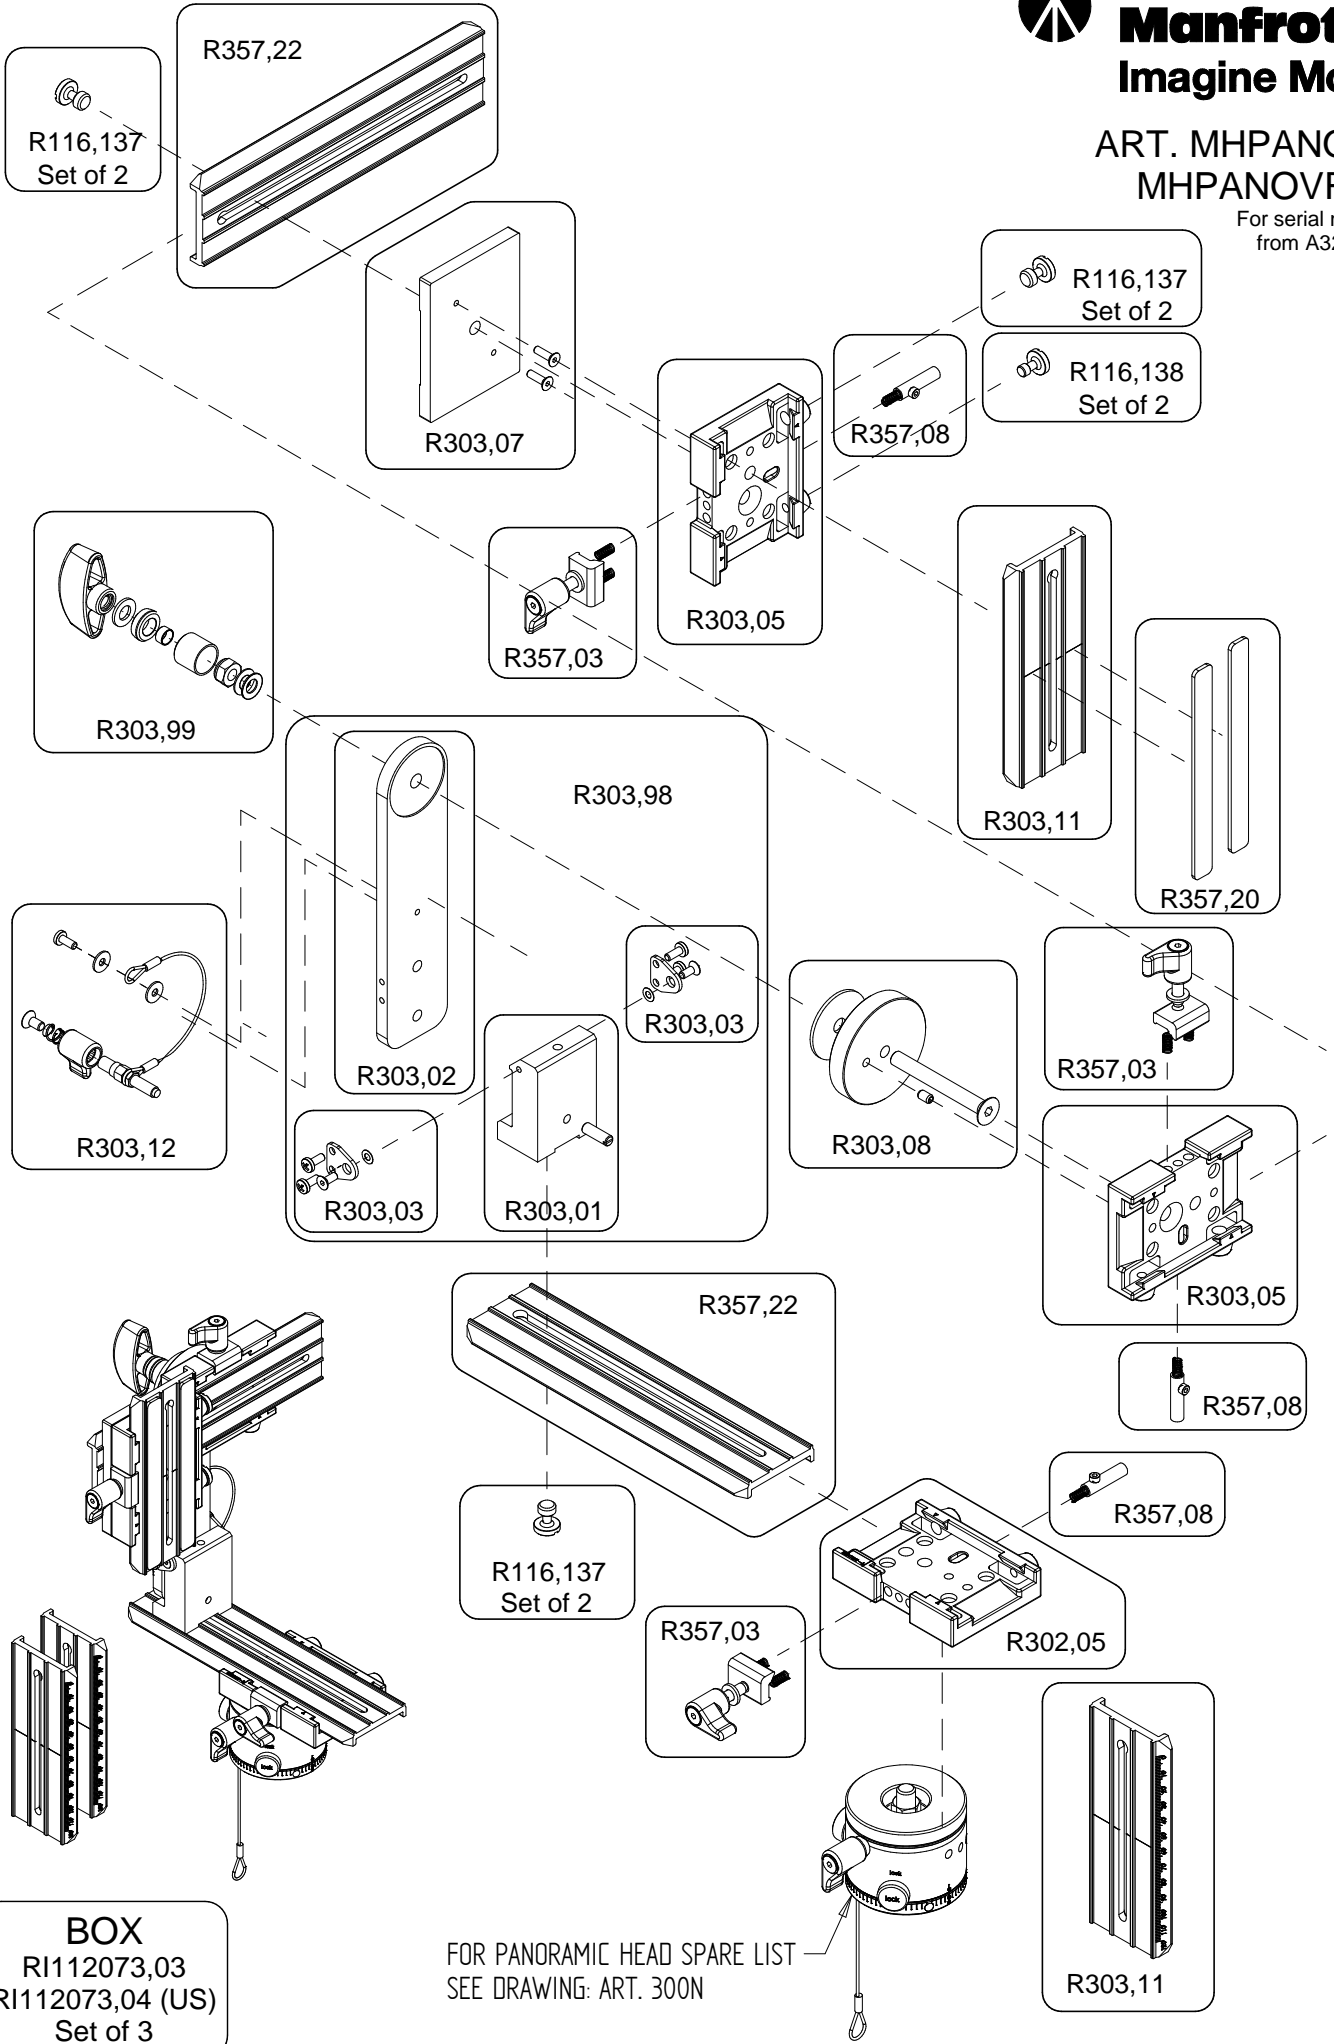

Manfrotto
Imagine More

ART. MHPANOVV
MHPANOVVUS

For serial number
from A3229779

BOX
RI112073,03
RI112073,04 (US)
Set of 3

FOR PANORAMIC HEAD SPARE LIST
SEE DRAWING: ART. 300N