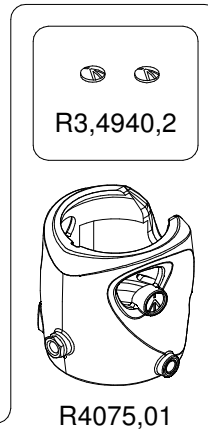

Manfrotto

PROFESSIONAL CAMERA SUPPORTS

ART. MH057M0

for serial number
from C0000001

R3,4940,2

R4190,22

R4190,24

R4075,01

R4075,16

R4190,18

R3,7507
(3 pcs)

R4055,17

R4190,19

R148,01

R496,17

R4075,04