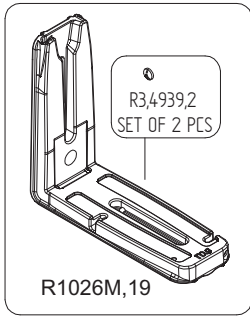

2011-08-02

Manfrotto
Imagine More

ART. MH057A5

For serial number
from A3014638

R3,4939,2
SET OF 2 PCS

FOR PANARAMIC HEAD
SPARE LIST SEE
DRAWING 300N