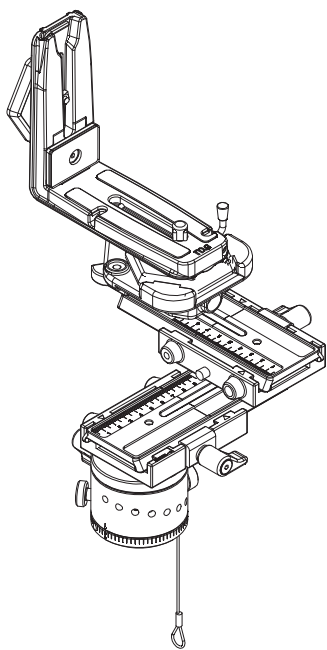

2011-08-02

Manfrotto
Imagine More

ART. MH057A5

For serial number
from A3014638

R3,4939,2
SET OF 2 PCS

FOR PANARAMIC HEAD
SPARE LIST SEE
DRAWING 300N