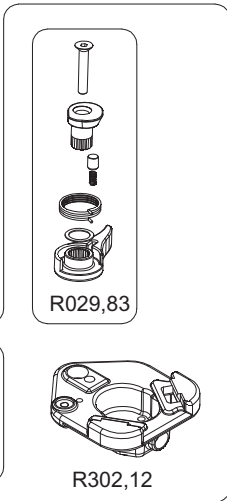

2011-08-02

Manfrotto
Imagine More

ART. MH057A5

For serial number
from A3014638

R3,4939,2
SET OF 2 PCS

FOR PANARAMIC HEAD
SPARE LIST SEE
DRAWING 300N