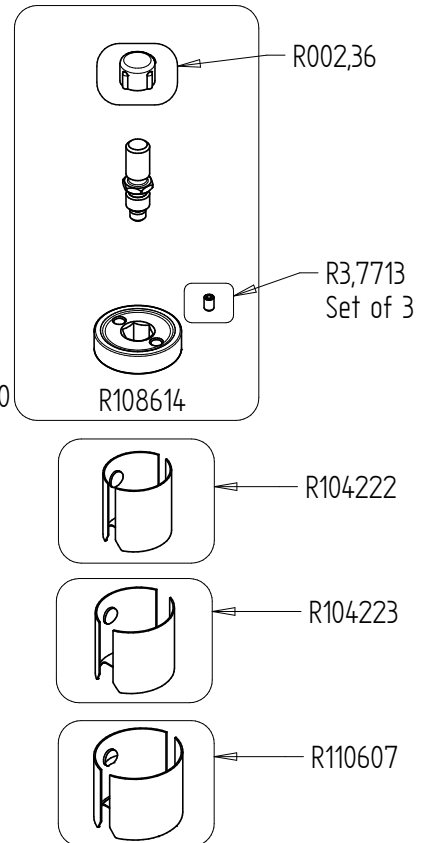

Manfrotto
Imagine More

ART.MBOOMCFVR-M
MBOOMCFVR-MUS

For serial number
from A3228665

MBOOMCFVR-M
BOX
R1112086,05
Set of 3

MBOOMCFVR-MUS
BOX
R1112086,06
Set of 3