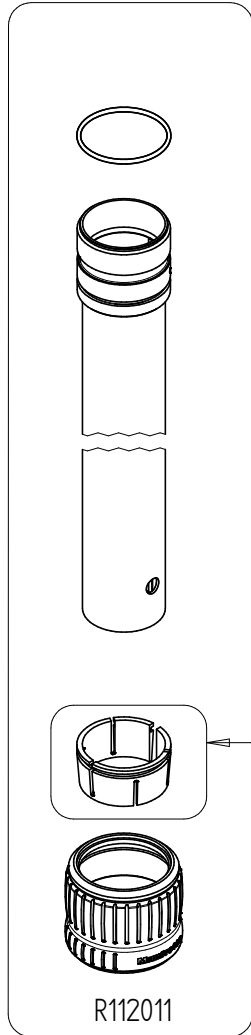

Manfrotto
Imagine More

ART.MBOOMCFVR-M
MBOOMCFVR-MUS

For serial number
from A3228665

MBOOMCFVR-M
BOX
R1112086,05
Set of 3

MBOOMCFVR-MUS
BOX
R1112086,06
Set of 3