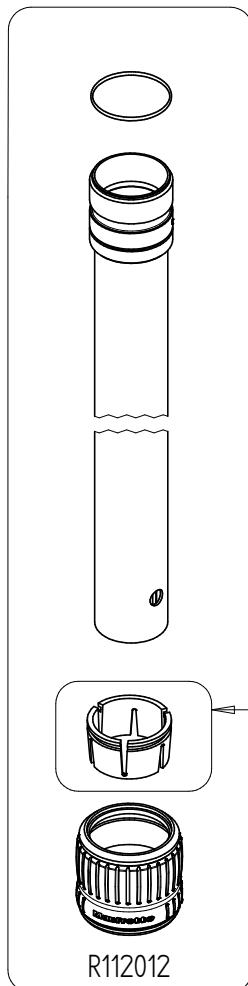

Manfrotto
Imagine More

ART.MBOOMCFVR-M
MBOOMCFVR-MUS

For serial number
from A3228665

MBOOMCFVR-M
BOX
R1112086,05
Set of 3

MBOOMCFVR-MUS
BOX
R1112086,06
Set of 3