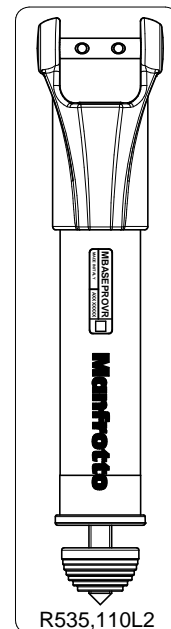

Manfrotto
Imagine More

ART. MBASEPROVR
MBASEPROVRUS

For Serial Number
from A5439380

R002,36

R351,99

ART.319SH

R3,4941

R535,30

R535,04

R535,02

R535,54

R535,110

R535,110L2

MBASEPROVR

BOX

RI112073,01