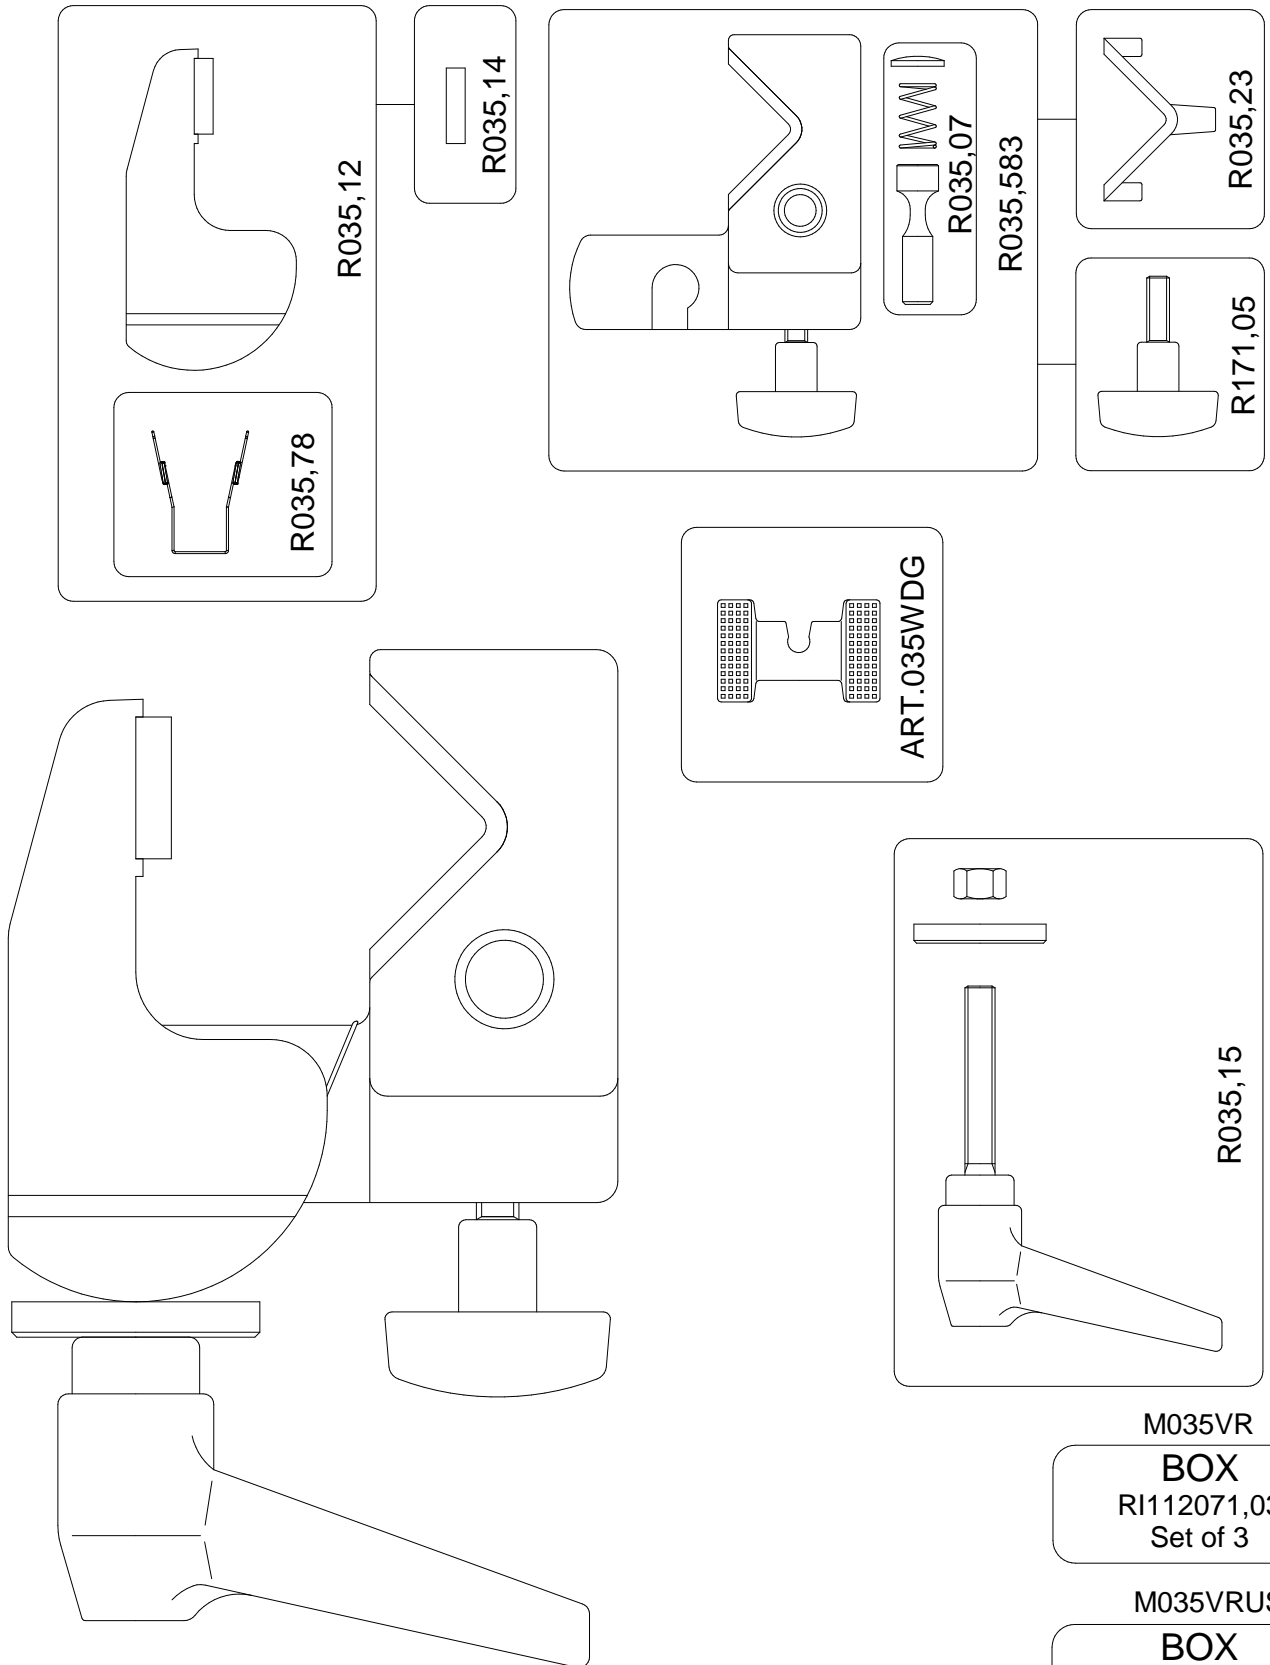

**Manfrotto**  
**Imagine More**

ART. M035VR  
M035VRUS

For Serial Number  
from A3228812

M035VR  
**BOX**  
RI112071,03  
Set of 3

M035VRUS  
**BOX**  
RI112071,04  
Set of 3