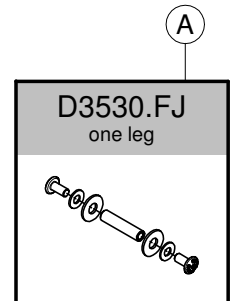

D0402.32

D0301.28

D340.52

D0201.28
(2 pcs)

D09507.28

D0401.28

D0402.28

D0301.24

D0201.24
(2 pcs)

D09514.24

C

D06.13
quantity 2

D3530.FJ
one leg

D1220.33JP
complete tripod

GT3530LSV

For serial numbers from G0109835