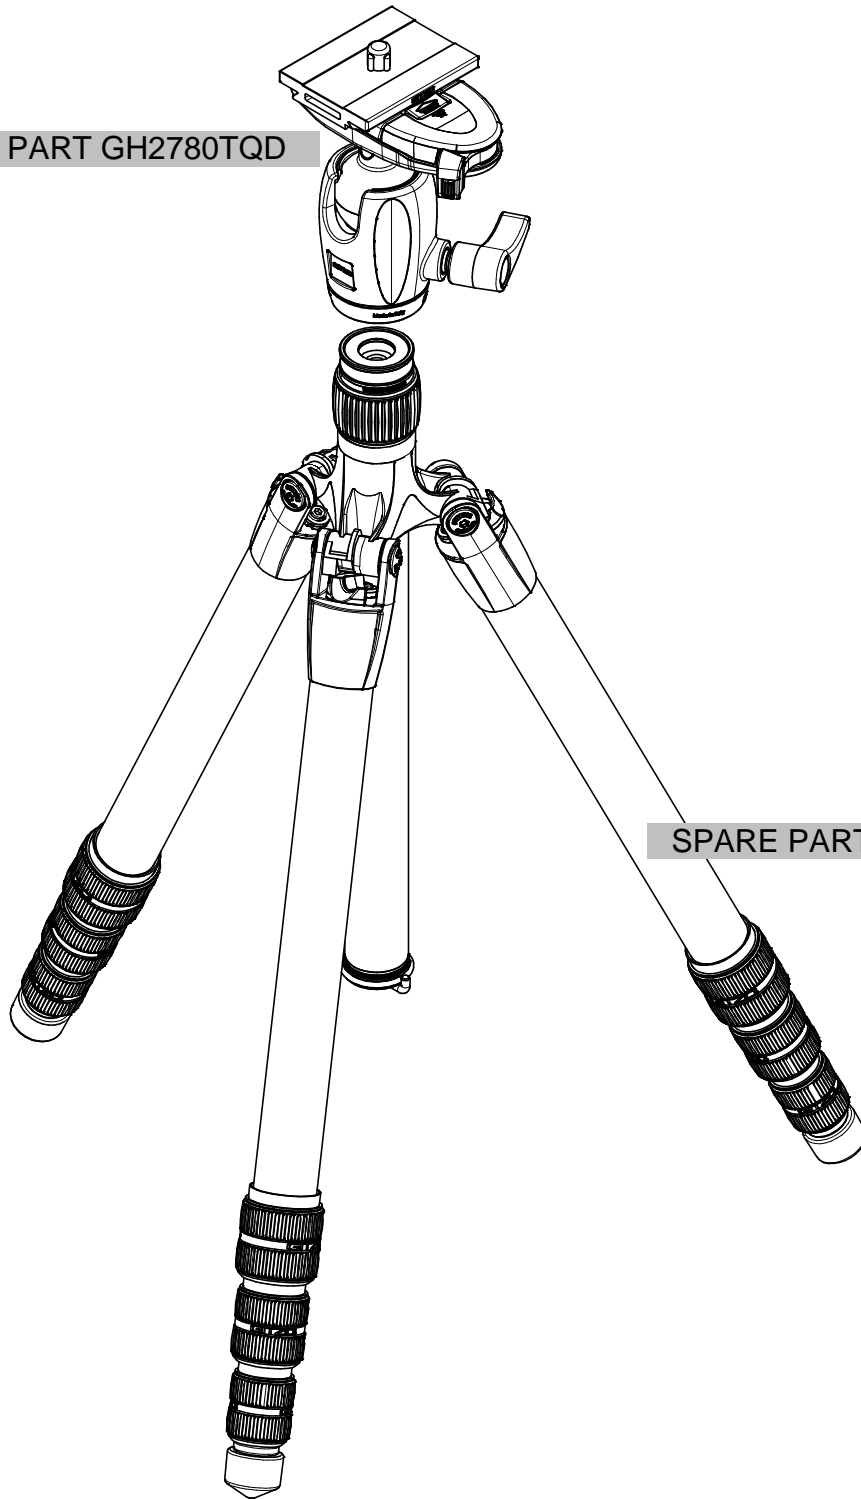

SPARE PART GH2780TQD

SPARE PART_GT2540T

D2.5081

GSGREASE02
(2 pcs)

D0701,31

GK2580TQDGC2PR

For serial numbers
from G0467507