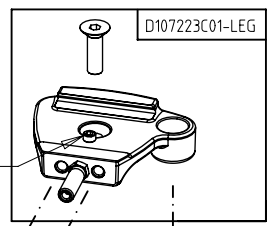

D3.7683-LEG [3 pcs]

Spare part not available. Do not attempt to repair. Please contact the Gitzo distributor to arrange repair service.

GK1545T-RT STRAP: D114436-LEG

Packaging [3pcs] D114437-LEG

GK1545T-RTI