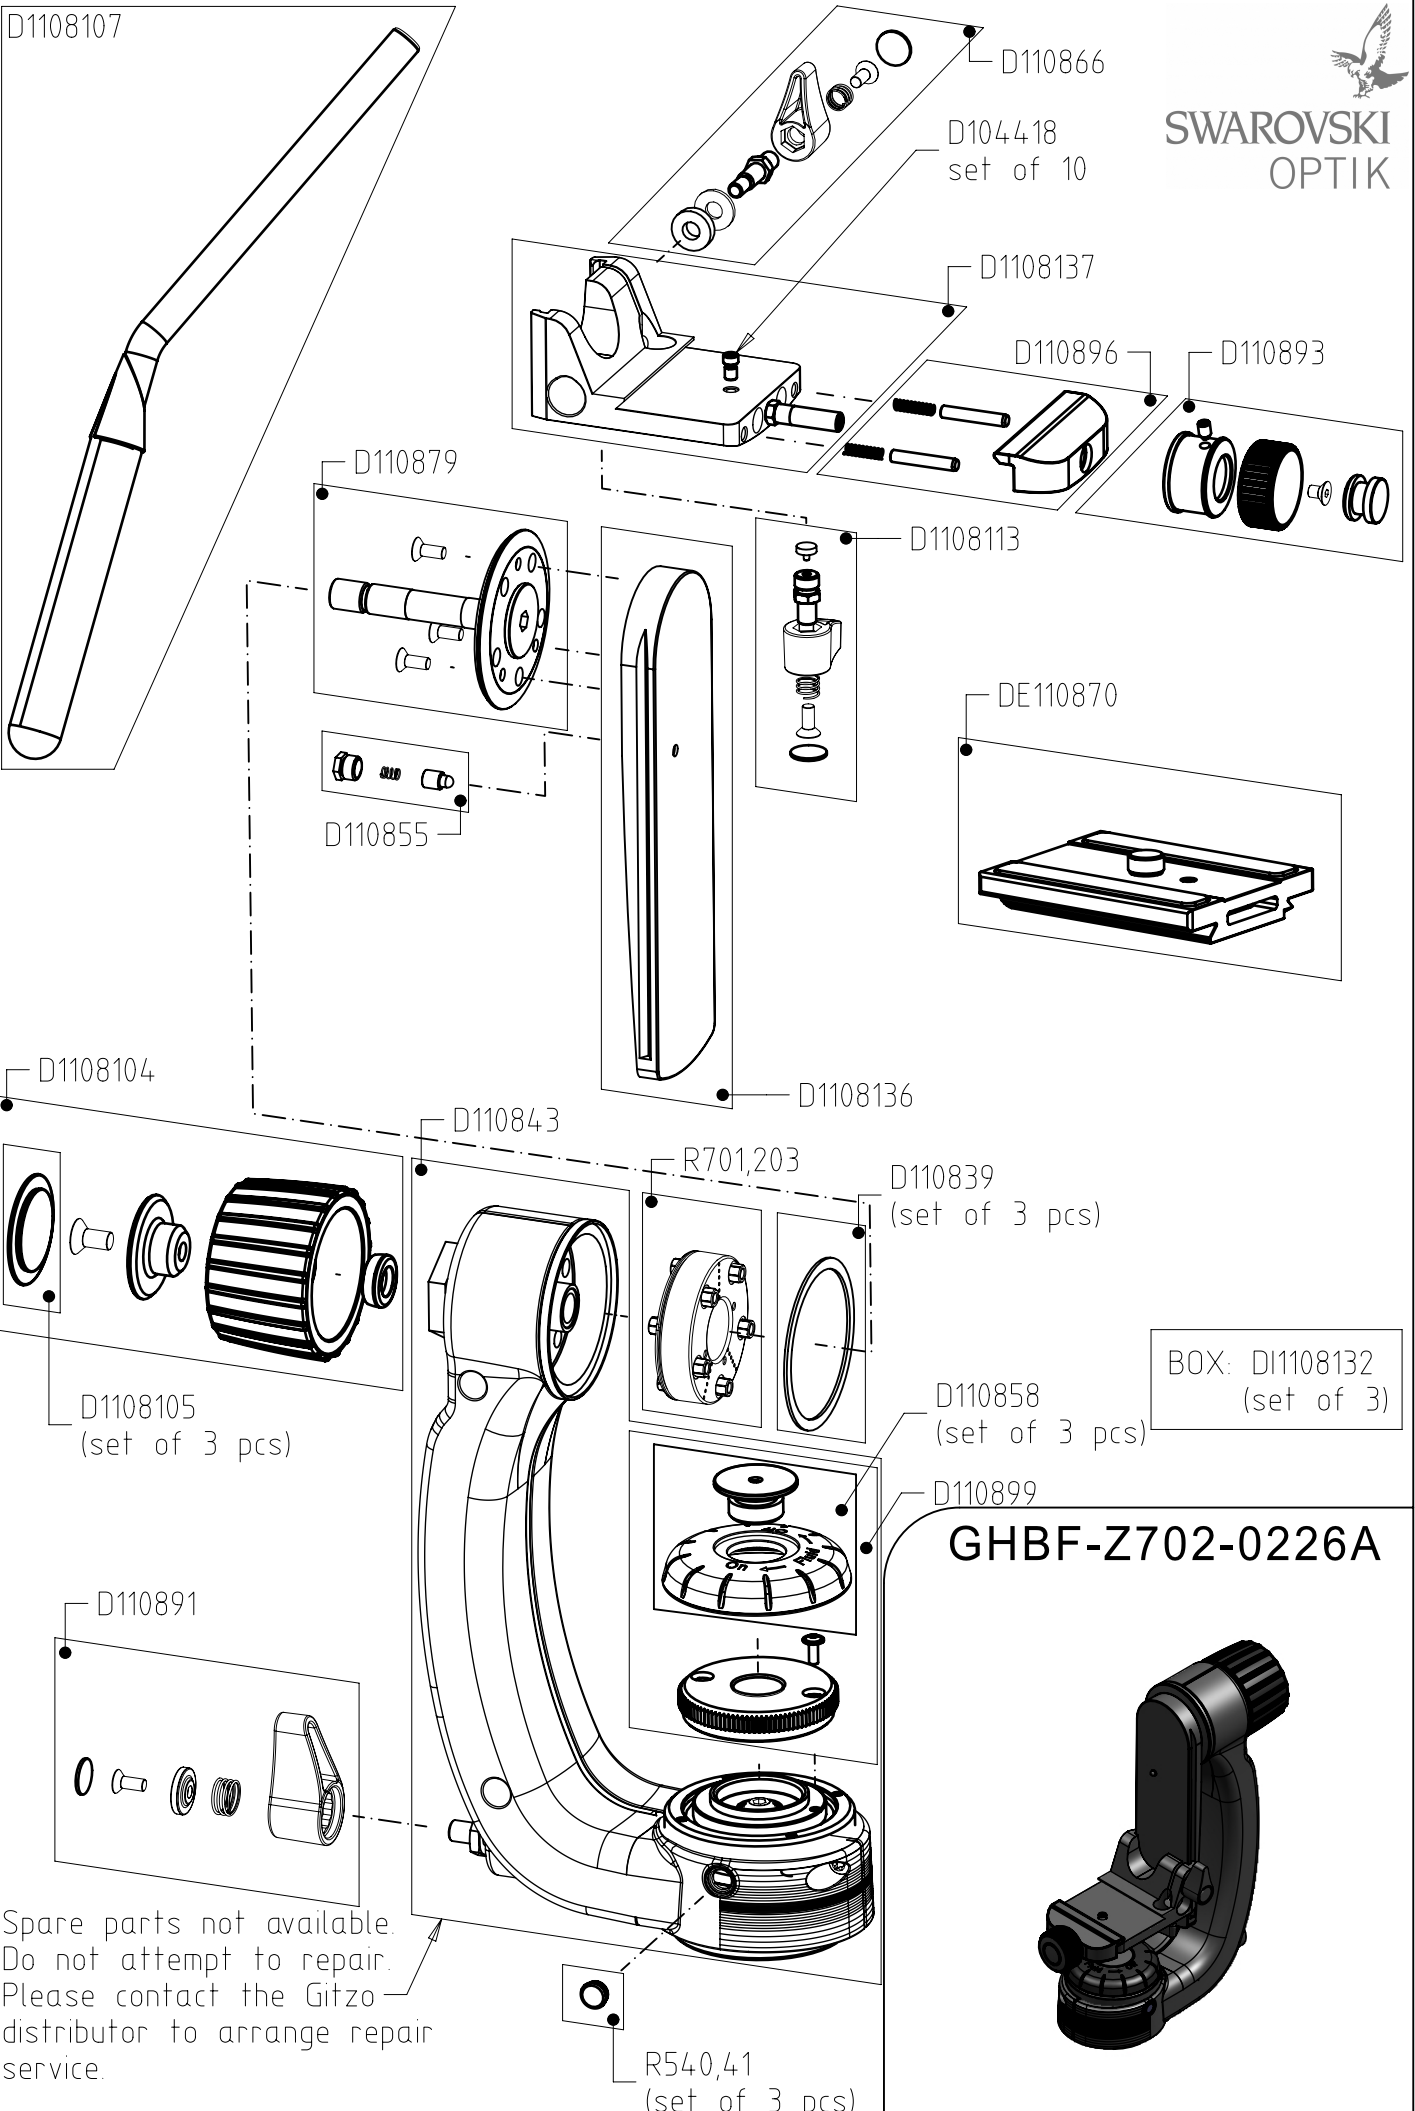

SWAROVSKI OPTIK

Spare parts not available.
Do not attempt to repair.
Please contact the Gitzo distributor to arrange repair service.

GHBF-Z702-0226A

For serial numbers from GXXXXXXX